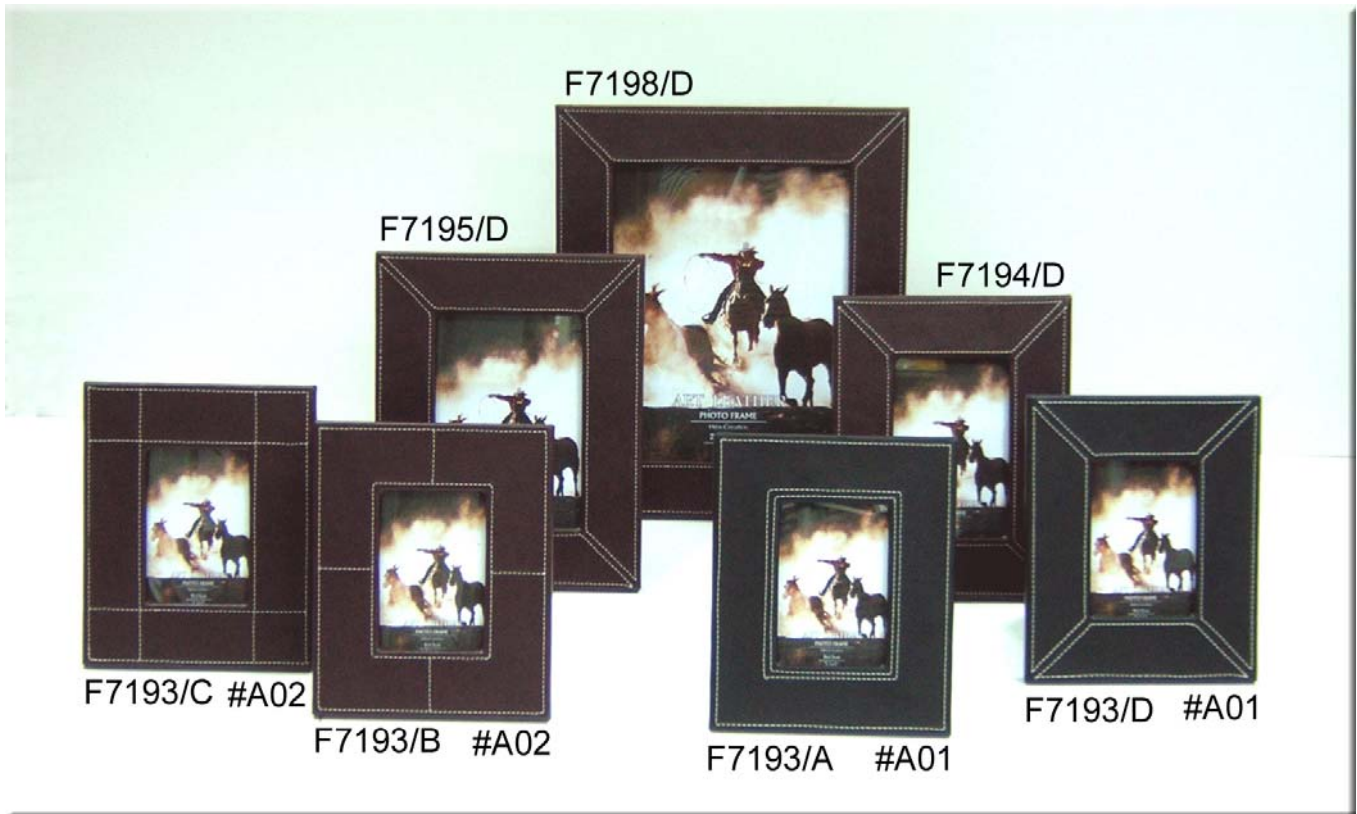

CLASSIC LEATHER PHOTO FRAME

HICLIN COLLECTION

STYLE:F719

ITEM	INNER SIZE	P SIZE	F SIZE	PACKING
F7193	3.5X5"	3.5X5"	6.5X8X0.625"	1PC/S,12/48PCS/CTN/1.54'
F7194	4X6"	4X6"	7X9X0.625"	1PC/S,12/48PCS/CTN/1.84'
F7195	5X7"	5X7"	8X10X0.625"	1PC/S,12/48PCS/CTN/2.29'
F7198	8X10"	8X10"	11X13X0.625"	1PC/S,12/24PCS/CTN/2.00'

REMARK:S:1PC/SHRINK+INNER BOX

STYLE:F897

ITEM	INNER SIZE	P SIZE	F SIZE	PACKING
F8973	3.5X5"	3.5X5"	8.25X9.75X0.825"	1PC/S,12/24PCS/CTN/1.29'
F8974	4X6"	4X6"	8.75X10.75X0.825"	1PC/S,12/24PCS/CTN/1.49'
F8975	5X7"	5X7"	9.75X11.75X0.825"	1PC/S,12/24PCS/CTN/1.78'
F8978	8X10"	8X10"	12.75X14.75X0.825"	1PC/S,12PCS/CTN/1.29'