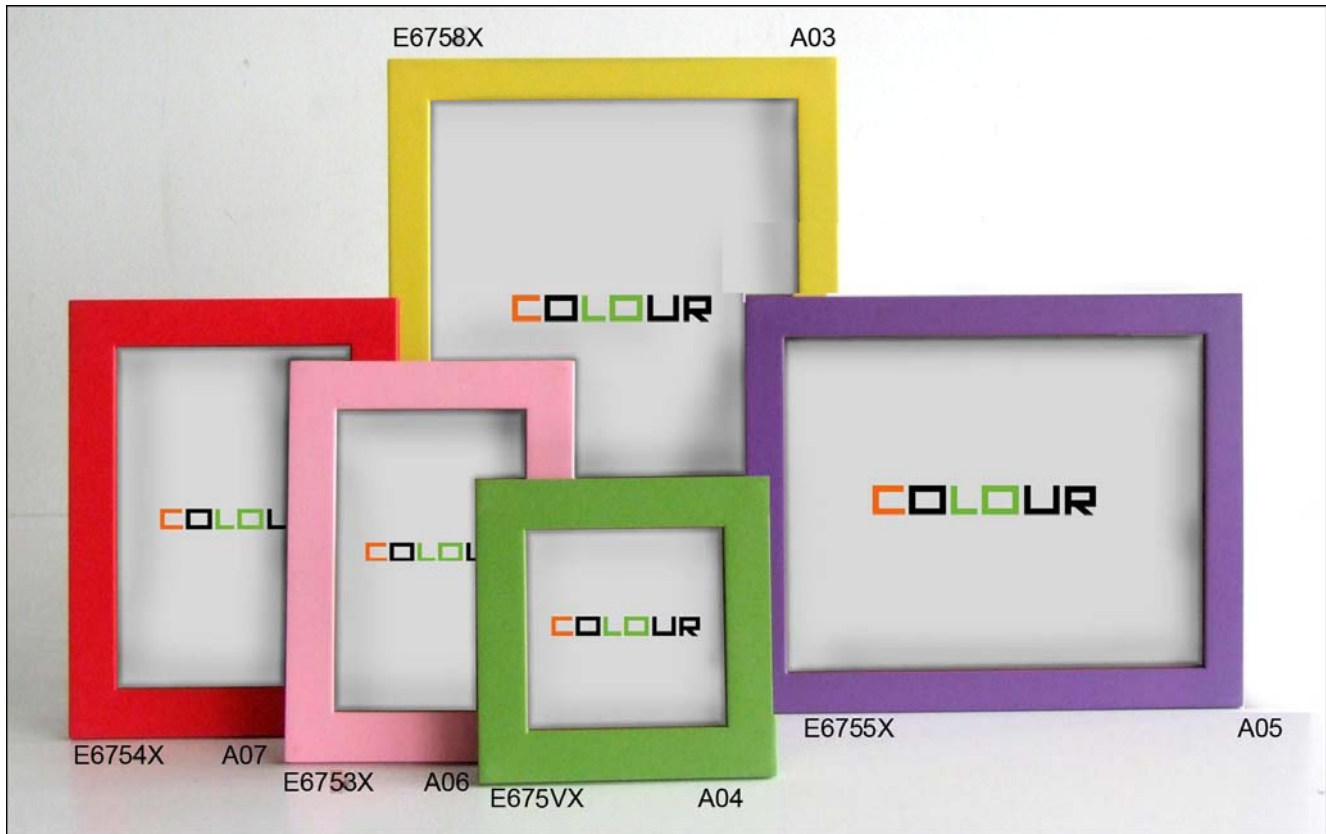

Contempo Hi-Gloss Color Frame

HICLIN COLLECTION

STYLE: E673 (18X22MM)

FOB CHINA US\$

ITEM	P SIZE	F SIZE	PACKING
E673VX	4X4"	5X5X0.875"	1PC/S,72PCS/CTN/1.58'
E6734X	4X6"	5X7X0.875"	1PC/S,48PCS/CTN/1.39'
E6735X	5X7"	6X8X0.875"	1PC/S,36PCS/CTN/1.44'
E6736X	6X8"	7X9X0.875"	1PC/S,24PCS/CTN/1.21'
E6738X	8X10"	9X11X0.875"	1PC/S,24PCS/CTN/1.83'

STYLE: E675 (23X9MM)

FOB CHINA US\$

ITEM	P SIZE	F SIZE	PACKING
E6753X	3.5X5"	4.75X6.25X0.375"	1PC/S,96PCS/CTN/1.23'
E675VX	4X4"	5.25X5.25X0.375"	1PC/S,96PCS/CTN/1.15'
E6754X	4X6"	5.25X7.25X0.375"	1PC/S,96PCS/CTN/1.53'
E6755X	5X7"	6.25X8.25X0.375"	1PC/S,72PCS/CTN/1.56'
E6758X	8X10"	9.25X11.25X0.375"	1PC/S,48PCS/CTN/1.95'