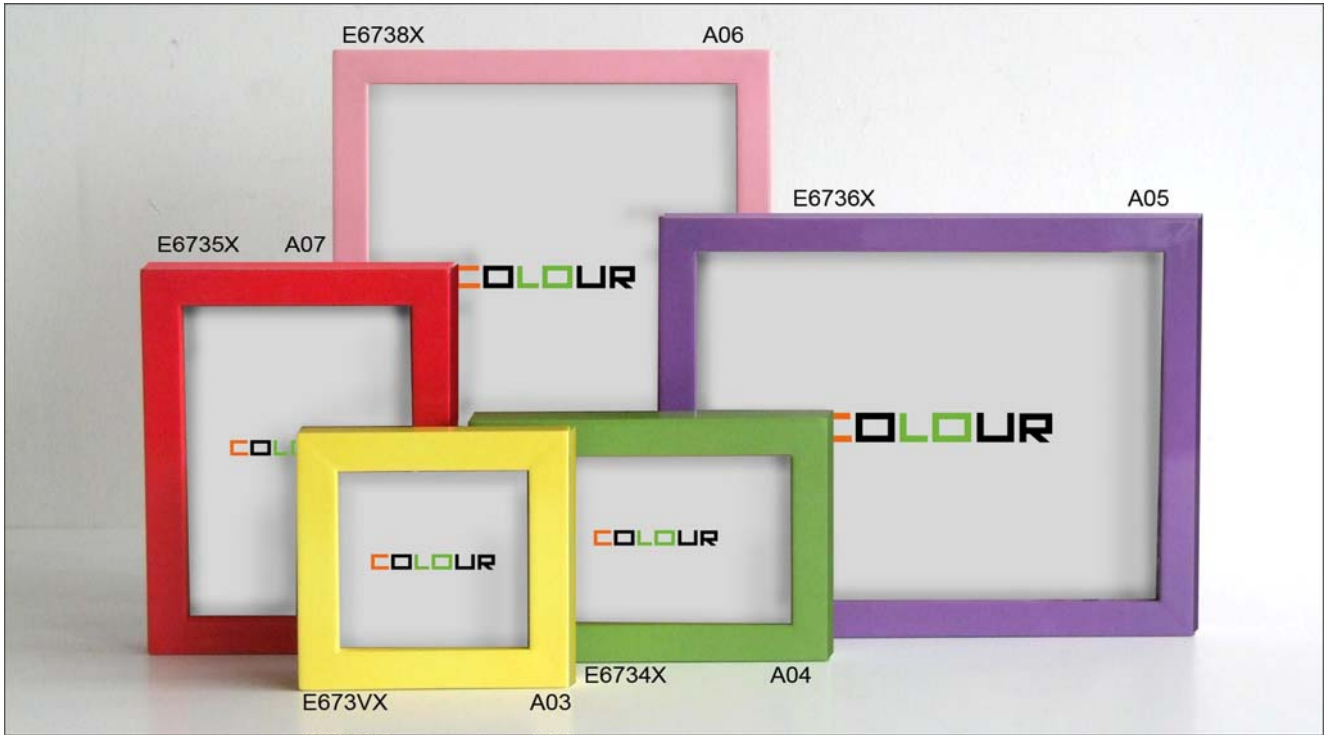

Contempo Hi-Gloss Color Frame

HICLIN COLLECTION

STYLE: E673 (18X22MM)

FOB CHINA US\$

ITEM	P SIZE	F SIZE	PACKING
E673VX	4X4"	5X5X0.875"	1PC/S,72PCS/CTN/1.58'
E6734X	4X6"	5X7X0.875"	1PC/S,48PCS/CTN/1.39'
E6735X	5X7"	6X8X0.875"	1PC/S,36PCS/CTN/1.44'
E6736X	6X8"	7X9X0.875"	1PC/S,24PCS/CTN/1.21'
E6738X	8X10"	9X11X0.875"	1PC/S,24PCS/CTN/1.83'

STYLE: E675 (23X9MM)

FOB CHINA US\$

ITEM	P SIZE	F SIZE	PACKING
E6753X	3.5X5"	4.75X6.25X0.375"	1PC/S,96PCS/CTN/1.23'
E675VX	4X4"	5.25X5.25X0.375"	1PC/S,96PCS/CTN/1.15'
E6754X	4X6"	5.25X7.25X0.375"	1PC/S,96PCS/CTN/1.53'
E6755X	5X7"	6.25X8.25X0.375"	1PC/S,72PCS/CTN/1.56'
E6758X	8X10"	9.25X11.25X0.375"	1PC/S,48PCS/CTN/1.95'