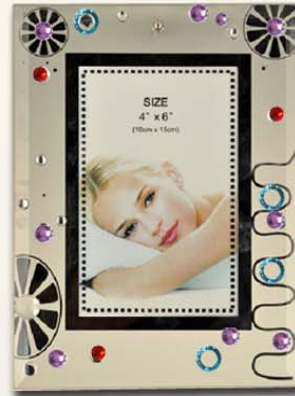

HICLIN COLLECTION

CRYSTAL GLASS PHOTO FRAME

Beveled Glass With Mirror Design & Crystal Décor

C894 SERIES

C8944X A01

C8944X A02

C8944X A03

C8944X A04

C8944X A05

C8944X A06

C8944X A07

C8944X A08

STYLE: C894(4MM GLASS)

ITEM	P SIZE	F SIZE	PACKING
C8943X	3.5X5"	15X20CM	1PC/B,1PC/48PCS/CTN/1.13'
C8944X	4X6"	17X22CM	1PC/B,1PC/48PCS/CTN/1.38'
C8945X	5X7"	20X25CM	1PC/B,1PC/36PCS/CTN/1.69'
C8946X	6X8"	23X28CM	1PC/B,1PC/24PCS/CTN/1.09'
C8948X	8X10"	25X30CM	1PC/B,1PC/24PCS/CTN/1.30'