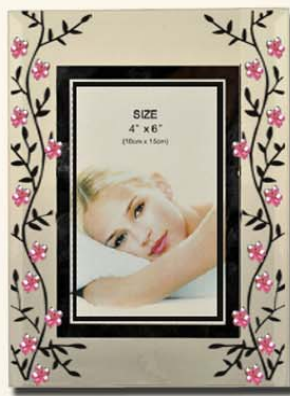

HICLIN COLLECTION

CRYSTAL GLASS PHOTO FRAME

Beveled Glass With Mirror Design & Crystal Décor

C894 SERIES

C8944X A01

C8944X A02

C8944X A03

C8944X A04

C8944X A05

C8944X A06

C8944X A07

C8944X A08

STYLE: C894(4MM GLASS)

ITEM	P SIZE	F SIZE	PACKING
C8943X	3.5X5"	15X20CM	1PC/B,1PC/48PCS/CTN/1.13'
C8944X	4X6"	17X22CM	1PC/B,1PC/48PCS/CTN/1.38'
C8945X	5X7"	20X25CM	1PC/B,1PC/36PCS/CTN/1.69'
C8946X	6X8"	23X28CM	1PC/B,1PC/24PCS/CTN/1.09'
C8948X	8X10"	25X30CM	1PC/B,1PC/24PCS/CTN/1.30'