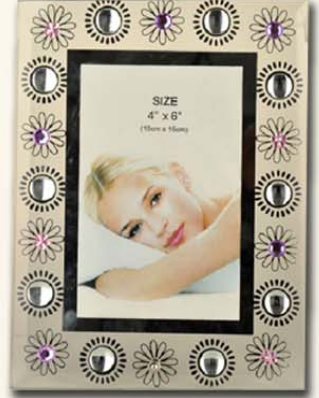

HICLIN COLLECTION

CRYSTAL GLASS PHOTO FRAME

Beveled Glass With Mirror Design & Crystal Décor

C894 SERIES

C8944X A01

C8944X A02

C8944X A03

C8944X A04

C8944X A05

C8944X A06

C8944X A07

C8944X A08

STYLE: C894(4MM GLASS)

ITEM	P SIZE	F SIZE	PACKING
C8943X	3.5X5"	15X20CM	1PC/B,1PC/48PCS/CTN/1.13'
C8944X	4X6"	17X22CM	1PC/B,1PC/48PCS/CTN/1.38'
C8945X	5X7"	20X25CM	1PC/B,1PC/36PCS/CTN/1.69'
C8946X	6X8"	23X28CM	1PC/B,1PC/24PCS/CTN/1.09'
C8948X	8X10"	25X30CM	1PC/B,1PC/24PCS/CTN/1.30'