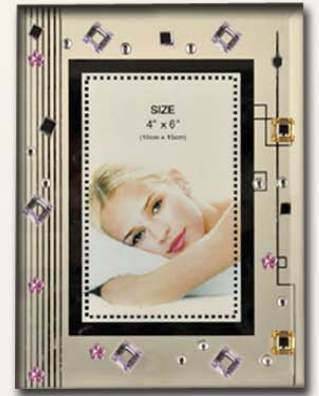

HICLIN COLLECTION

CRYSTAL GLASS PHOTO FRAME

Beveled Glass With Mirror Design & Crystal Décor

C894 SERIES

C8944X A01

C8944X A02

C8944X A03

C8944X A04

C8944X A05

C8944X A06

C8944X A07

C8944X A08

STYLE: C894(4MM GLASS)

ITEM	P SIZE	F SIZE	PACKING
C8943X	3.5X5"	15X20CM	1PC/B,1PC/48PCS/CTN/1.13'
C8944X	4X6"	17X22CM	1PC/B,1PC/48PCS/CTN/1.38'
C8945X	5X7"	20X25CM	1PC/B,1PC/36PCS/CTN/1.69'
C8946X	6X8"	23X28CM	1PC/B,1PC/24PCS/CTN/1.09'
C8948X	8X10"	25X30CM	1PC/B,1PC/24PCS/CTN/1.30'