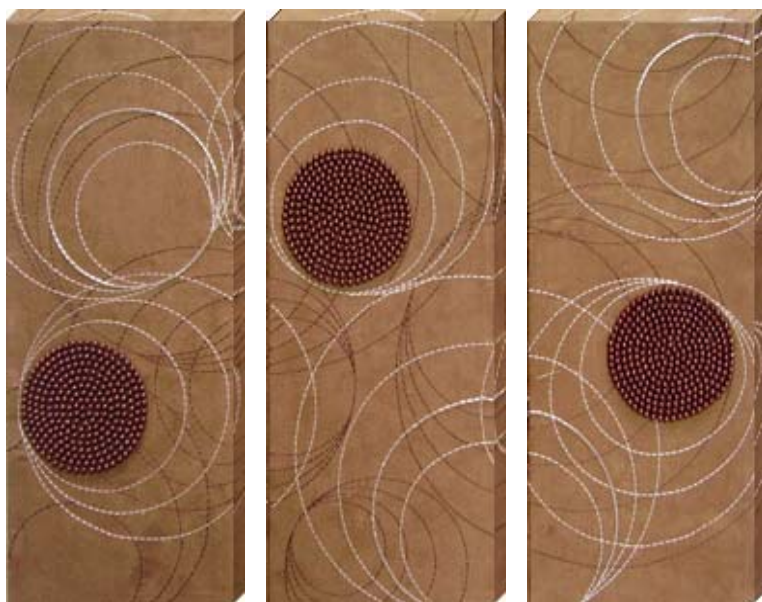

STITCHING BEAD WALL ART

HICLIN COLLECTION

G899YD-3

SIZE:12X12X1.25"
1PC/S,6PCS/SET/2.76'
3PCS /SET

G899YD-3

A01

A02

A03

G899VD-3

A01

A02

A03

G899VD-3

SIZE:8X20X1.25"
1PC/A,6PCS/SET/3.01'
3PCS /SET

G899V6-3

SIZE: 8X20X1.25"--2pcs
16X20X1.25"--1pc
1PC/S,6PCS/SET/3.98'
3PCS /SET

G0136