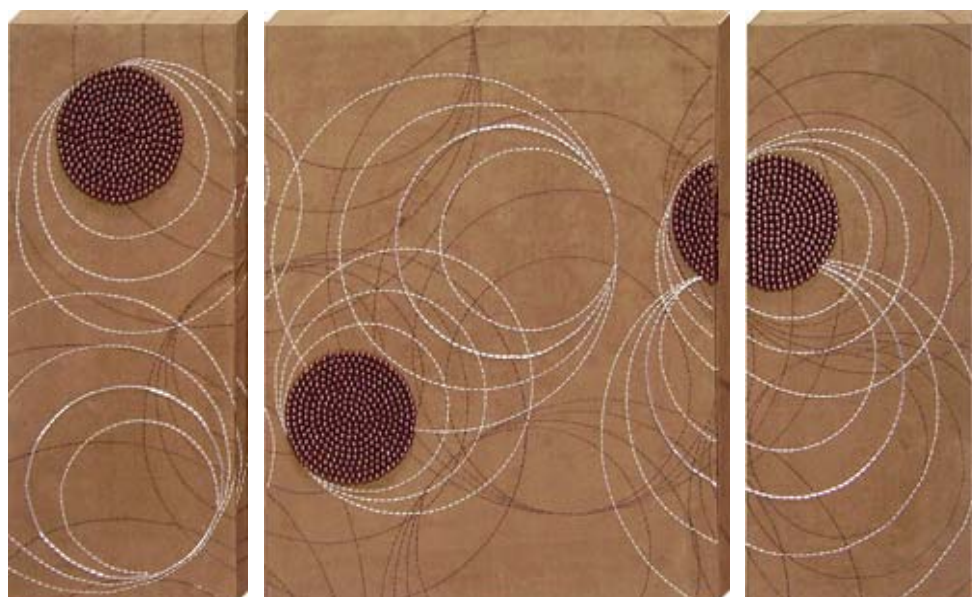

STITCHING BEAD WALL ART

HICLIN COLLECTION

G899YD-3

SIZE:12X12X1.25"
1PC/S,6PCS/SET/2.76'
3PCS /SET

G899YD-3

A01

A02

A03

G899VD-3

A01

A02

A03

G899VD-3

SIZE:8X20X1.25"
1PC/A,6PCS/SET/3.01'
3PCS /SET

G899V6-3

SIZE: 8X20X1.25"--2pcs
16X20X1.25"--1pc
1PC/S,6PCS/SET/3.98'
3PCS /SET