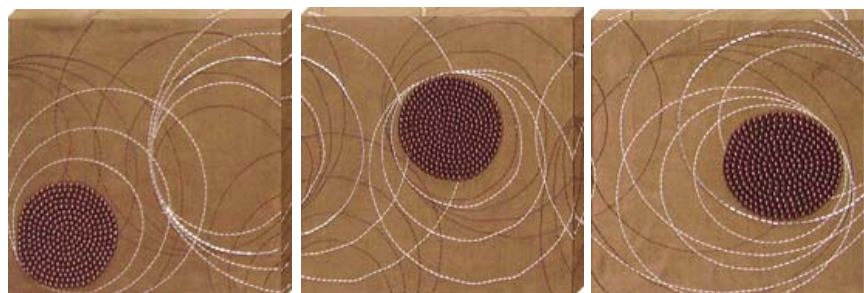

STITCHING BEAD WALL ART

HICLIN COLLECTION

G899YD-3

SIZE:12X12X1.25"
1PC/S,6PCS/SET/2.76'
3PCS /SET

G899YD-3

A01

A02

A03

G899VD-3

A01

A02

A03

G899VD-3

SIZE:8X20X1.25"
1PC/A,6PCS/SET/3.01'
3PCS /SET

G899V6-3

SIZE: 8X20X1.25"--2pcs
16X20X1.25"--1pc
1PC/S,6PCS/SET/3.98'
3PCS /SET