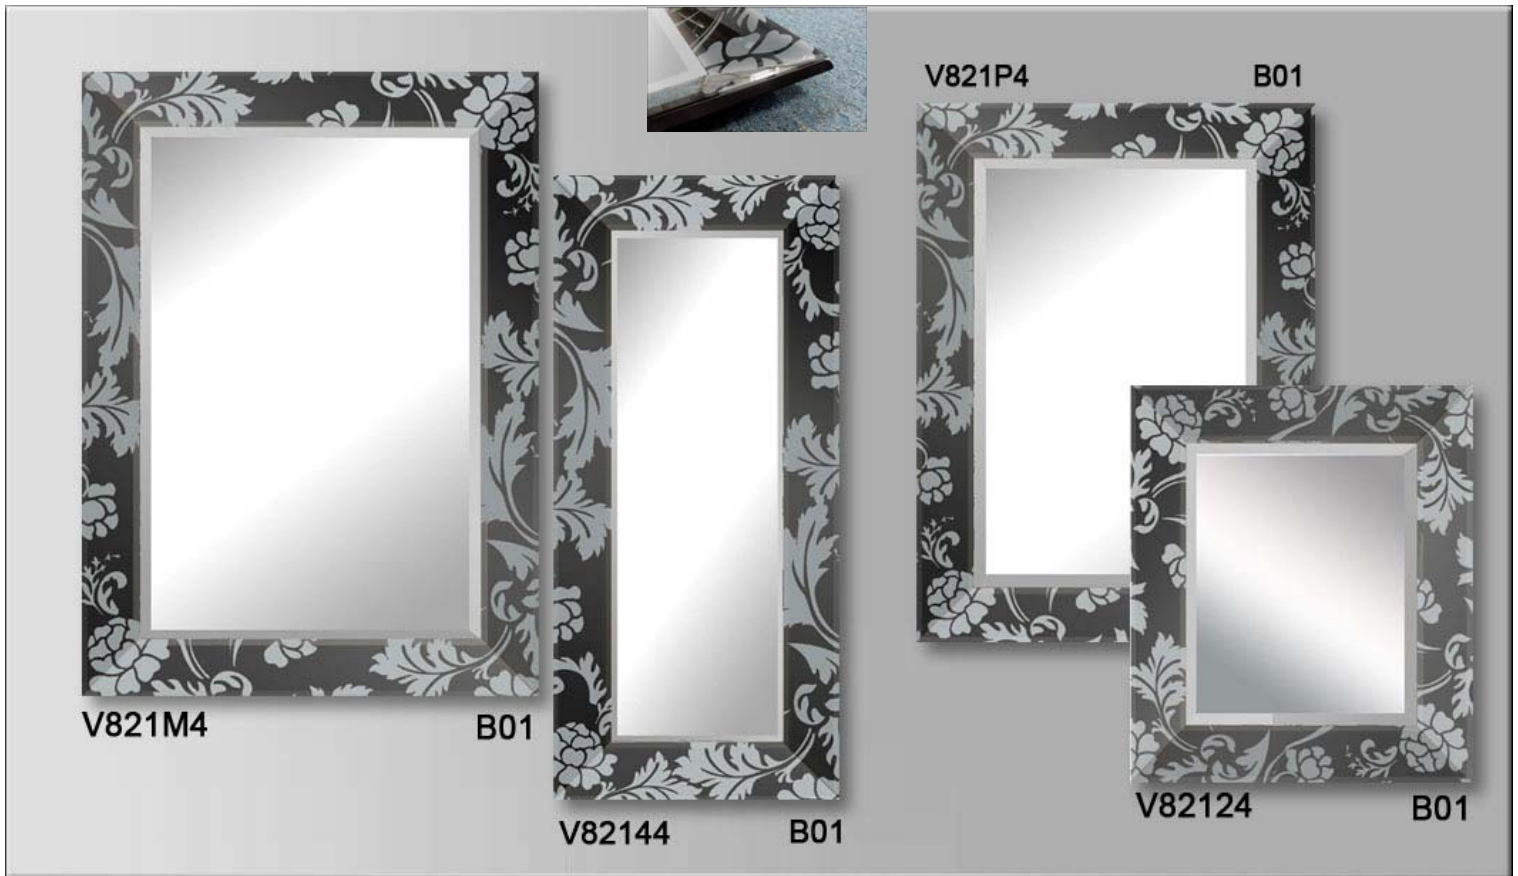

VOGUE WALL MIRROR

HICLIN COLLECTION

I

STYLE: V821 (100X21mm)

FOB CHINA US\$

ITEM	M SIZE	F SIZE	PACKING
V82144	12X36"	19X43X2.25"	1PC/B,1PC/CTN/2.78'
V821P4	20X30"	27X37X2.25"	1PC/B,1PC/CTN/3.30'

ITEM	M SIZE	F SIZE	PACKING
V82124	16X20"	23X27X2.625"	1PC/B,1PC/CTN/2.14'
V821M4	24X36"	31X43X2.25"	1PC/B,1PC/CTN/4.30'