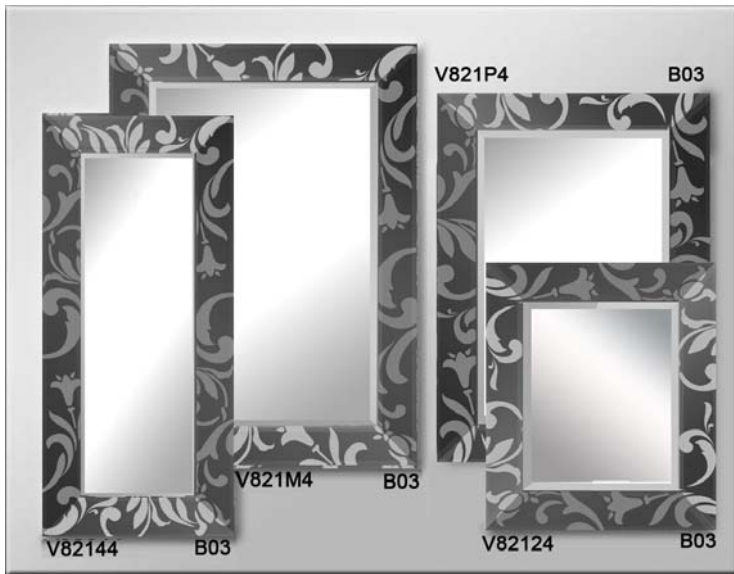

VOGUE WALL MIRROR

HICLIN COLLECTION

I

STYLE: V821 (100X21mm)

FOB CHINA US\$

ITEM	M SIZE	F SIZE	PACKING
V82144	12X36"	19X43X2.25"	1PC/B,1PC/CTN/2.78'
V821P4	20X30"	27X37X2.25"	1PC/B,1PC/CTN/3.30'

ITEM	M SIZE	F SIZE	PACKING
V82124	16X20"	23X27X2.625"	1PC/B,1PC/CTN/2.14'
V821M4	24X36"	31X43X2.25"	1PC/B,1PC/CTN/4.30'