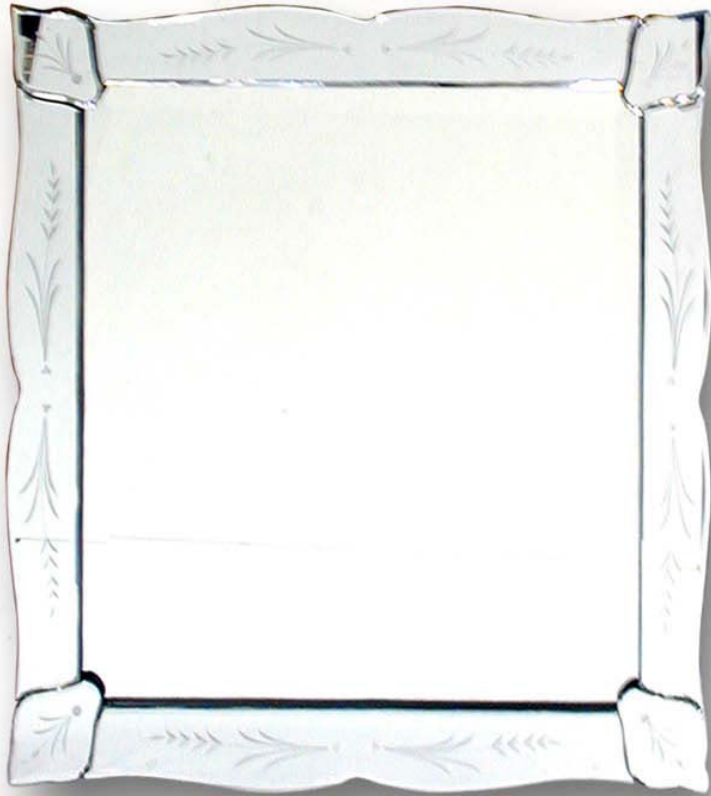

# CARVED WALL MIRROR

HICLIN COLLECTION

W83313

HA0994

HH245

HA0953

HA0524

ITEM	P SIZE	OUT SIZE	PACKING
HA0994	4X6"	6.25X10.5X0.5"	1PC/B,24PCS/CTN/1.23'
HA0524	4'X6"	6.7X8.86X0.6"	1PC/B, 24PC/CTN/0.89"
HA0953	3.5X5"	6X7.25X0.5"	1PC/B,36PCS/CTN/1.34'

ITEM	M SIZE	F SIZE	PACKING
HH245	12X16"	16X20.5X0.5"	1/POLYLON+P.P BAG+BOX/6PCS/4.1'
W83313	12X16"	15.75X19.75"	1PC/B,4PCS/CTN/3.62'

2. 6% service charge will be requested for CFS shipment

REMARK: 1. 1PC/BUBBLE BAG+WHITE BOX