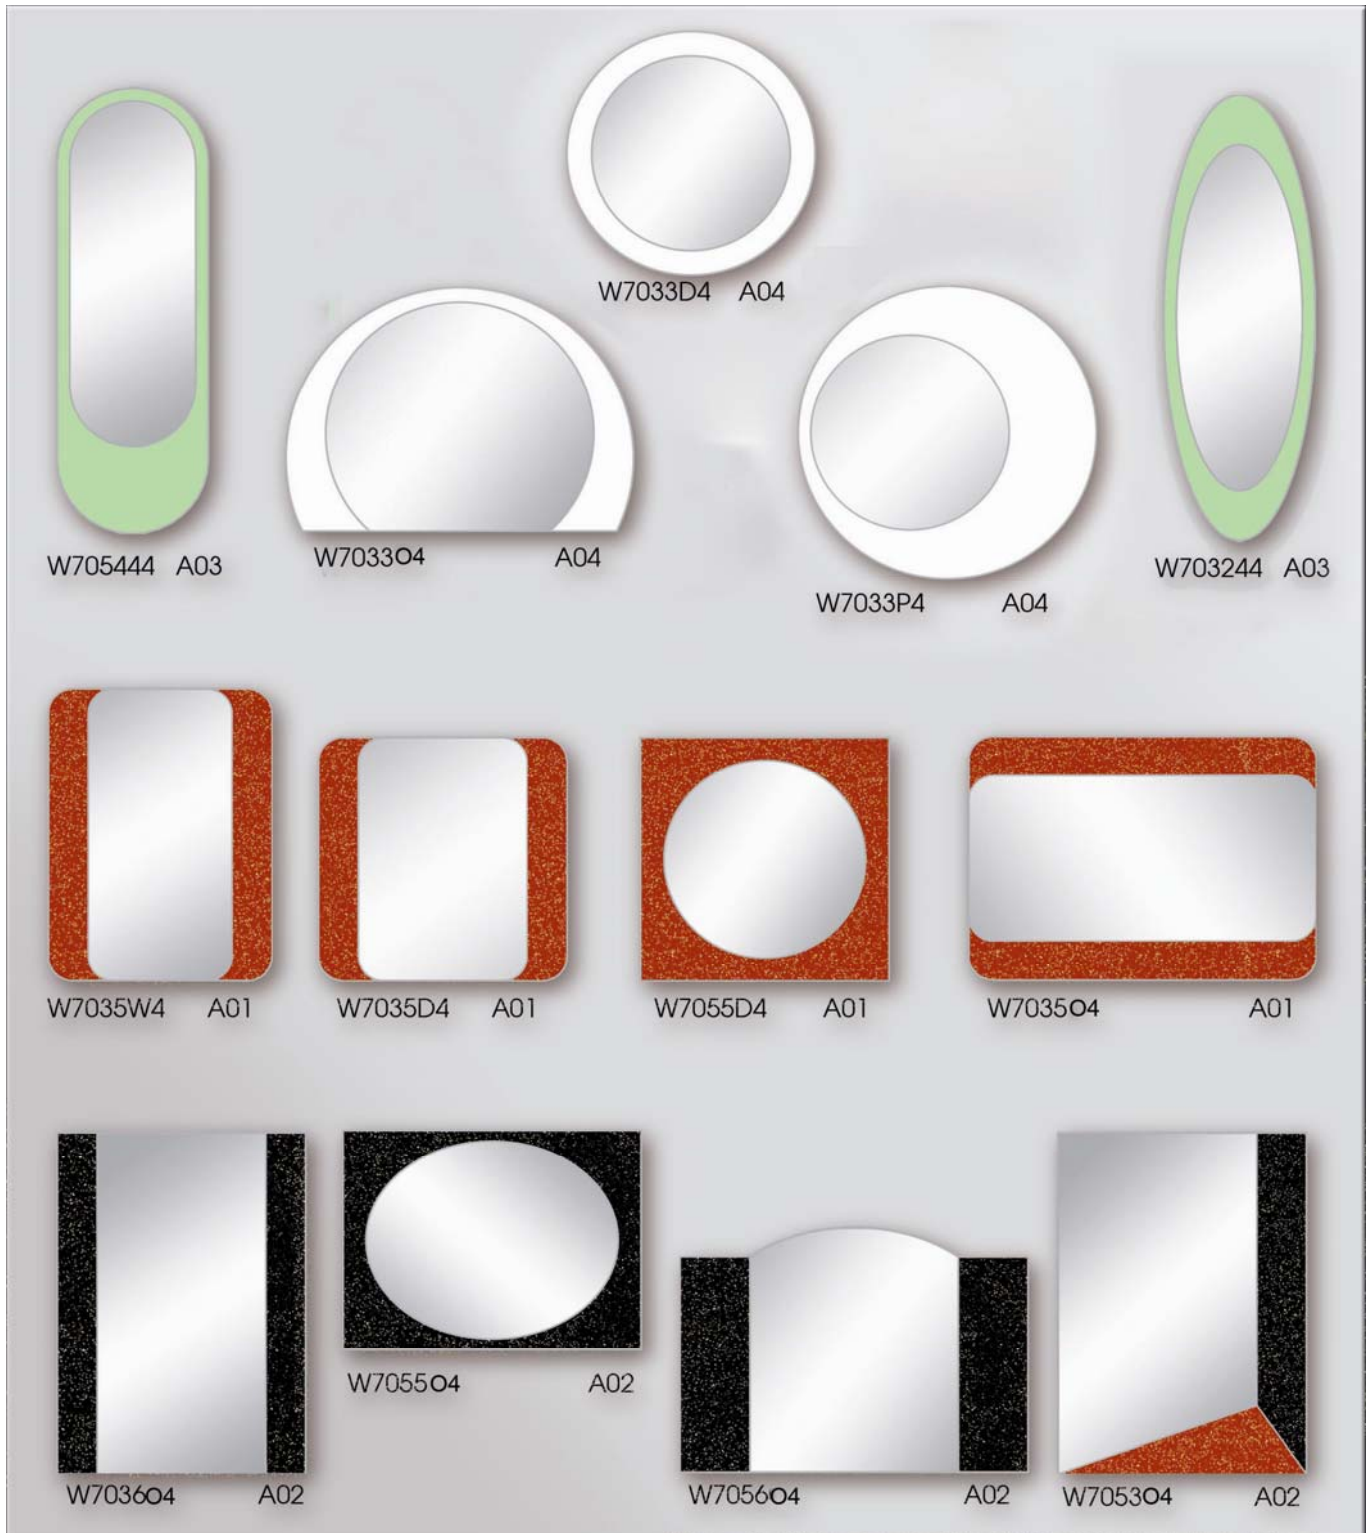

# COLORED GLASS BATHROOM MIRROR

HICLIN COLLECTION

STYLE: W703/W705

FOB CHINA US\$

ITEM	F SIZE	PACKING
W7053Y4	400X600MM	1PC/A,6PCS/CTN/1.59'
W7053D4	500X500CM	1PC/A,6PCS/CTN/1.65'
W7053O4	500X700MM	1PC/A,4PCS/CTN/1.69'
W705444	300X900MM	1PC/A,6PCS/CTN/2.09'
W7055D4	500X500CM	1PC/A,6PCS/CTN/1.65'
W7055O4	500X700MM	1PC/A,4PCS/CTN/1.69'
W7056O4	700X500MM	1PC/A,4PCS/CTN/1.69'

ITEM	F SIZE	PACKING
W703244	300X900MM	1PC/S,6PCS/CTN/2.09'
W7032O4	500X700MM	1PC/A,4PCS/CTN/1.69'
W7033D4	500X500MM	1PC/A,6PCS/CTN/1.65'
W7033O4	500X700MM	1PC/A,4PCS/CTN/1.69'
W7033P4	600X600CM	1PC/A,4PCS/CTN/1.74'
W7035W4	450X600CM	1PC/A,6PCS/CTN/1.77'
W7035D4	500X500MM	1PC/A,6PCS/CTN/1.65'
W7035O4	500X700MM	1PC/A,4PCS/CTN/1.69'
W7036O4	500X700MM	1PC/A,4PCS/CTN/1.69'