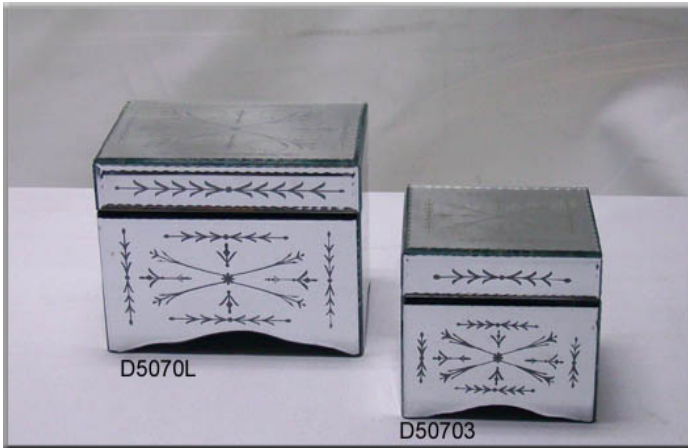

# CARVED MIRROR JEWELRY BOX

### STYLE: D507/508

ITEM	OUTER SIZE	PACKING
D5070L	20X15X15CM	1PC/B,4PCS/CTN/1.22"
D50703	14X12X12CM	1PC/B,12PCS/CTN/2.22"
D50824	7.5X5.5X4.75"	1PC/B,6PCS/CTN/2.0"
D50834	9.25X8X10.625"	1PC/B,4PCS/CTN/2.12"

### FOB CHINA US\$

ITEM	OUTER SIZE	PACKING
D60013	146X97X85MM	1PC/B,10PCS/CTN/1.17'
D60023	125X81X80MM	1PC/B,10PCS/CTN/0.78'
D60033	106X76X74MM	1PC/B,10PCS/CTN/0.74'
D60043	86X86X65MM	1PC/B,10PCS/CTN/0.65'