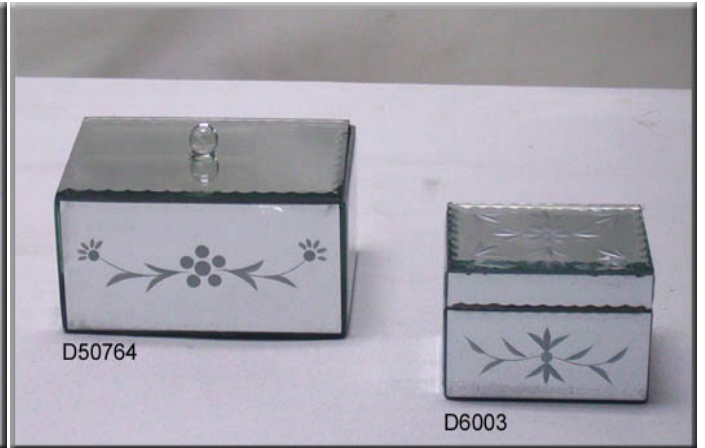

# CARVED MIRROR JEWELRY BOX

### STYLE: D507/508

ITEM	OUTER SIZE	PACKING
D5070L	20X15X15CM	1PC/B,4PCS/CTN/1.22"
D50703	14X12X12CM	1PC/B,12PCS/CTN/2.22"
D50824	7.5X5.5X4.75"	1PC/B,6PCS/CTN/2.0"
D50834	9.25X8X10.625"	1PC/B,4PCS/CTN/2.12"

REMARK:1, B: 1PC/ BUBBLE BAG+ WHITE BOX