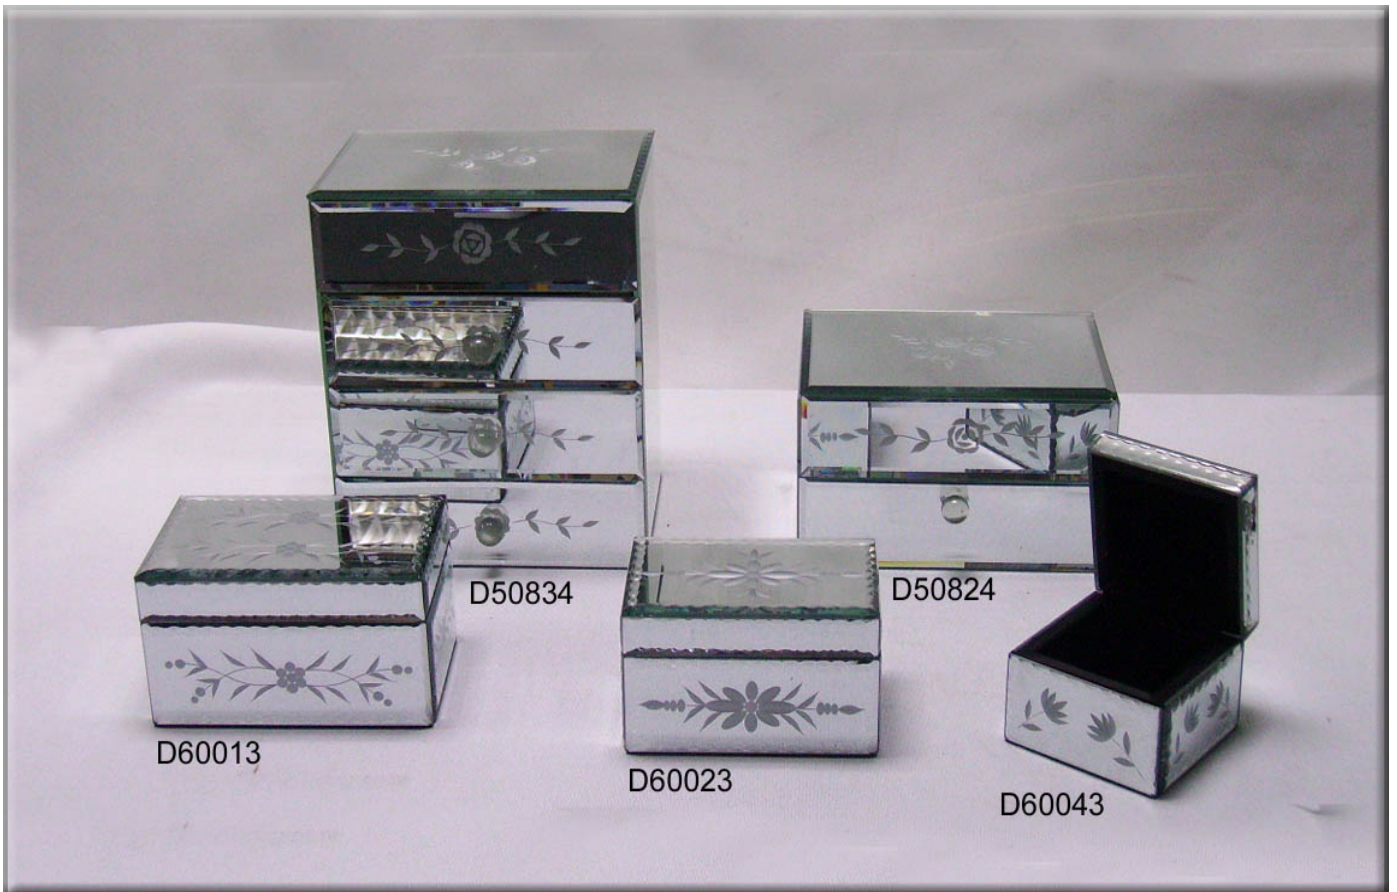

# CARVED MIRROR JEWELRY BOX

### STYLE: D507/508

ITEM	OUTER SIZE	PACKING
D5070L	20X15X15CM	1PC/B,4PCS/CTN/1.22"
D50703	14X12X12CM	1PC/B,12PCS/CTN/2.22"
D50824	7.5X5.5X4.75"	1PC/B,6PCS/CTN/2.0"
D50834	9.25X8X10.625"	1PC/B,4PCS/CTN/2.12"

REMARK:1, B: 1PC/ BUBBLE BAG+ WHITE BOX

### FOB CHINA US\$

ITEM	OUTER SIZE	PACKING
D60013	146X97X85MM	1PC/B,10PCS/CTN/1.17'
D60023	125X81X80MM	1PC/B,10PCS/CTN/0.78'
D60033	106X76X74MM	1PC/B,10PCS/CTN/0.74'
D60043	86X86X65MM	1PC/B,10PCS/CTN/0.65'