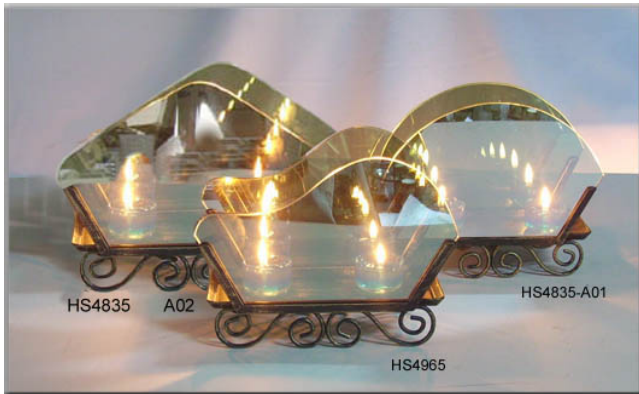

INFINITY CANDLE HOLDER

HICLIN COLLECTION

FOB CHINA US\$

ITEM	OUTER SIZE	PACKING
HS4835	44.4X33.9X37CM	1PC/B,12PCS/CTN/1.97'
HS4845	26.7X10.7X17.2CM	1PC/B,12PCS/CTN/2.10'
HS4855	27X11X17.2CM	1PC/B,12PCS/CTN/2.17'
HS4955	26.7X10.7X17.2CM	1PC/B,12PCS/CTN/2.10'
HS4965	27X11X17.2CM	1PC/B,12PCS/CTN/2.17'
HS4875	16.2X7.7X15.5CM	1PC/B,12PCS/CTN/0.82'
HS4885	18.2X7.3X17.2CM	1PC/B,12PCS/CTN/0.97'

ITEM	OUTER SIZE	PACKING
D5127X	28.5X19X40.2CM	1PC/B,12PCS/CTN/4.62'
D5128X	15.5X13X29.2CM	1PC/B,12PCS/CTN/2.50'
D5129X	11.2X11.2X25CM	1PC/B,12PCS/CTN/1.33'
D5130X	19X5X10CM	1PC/B,36PCS/CTN/1.21'
D5131X	9X5X6.8CM	1PC/B,72PCS/CTN/0.78'