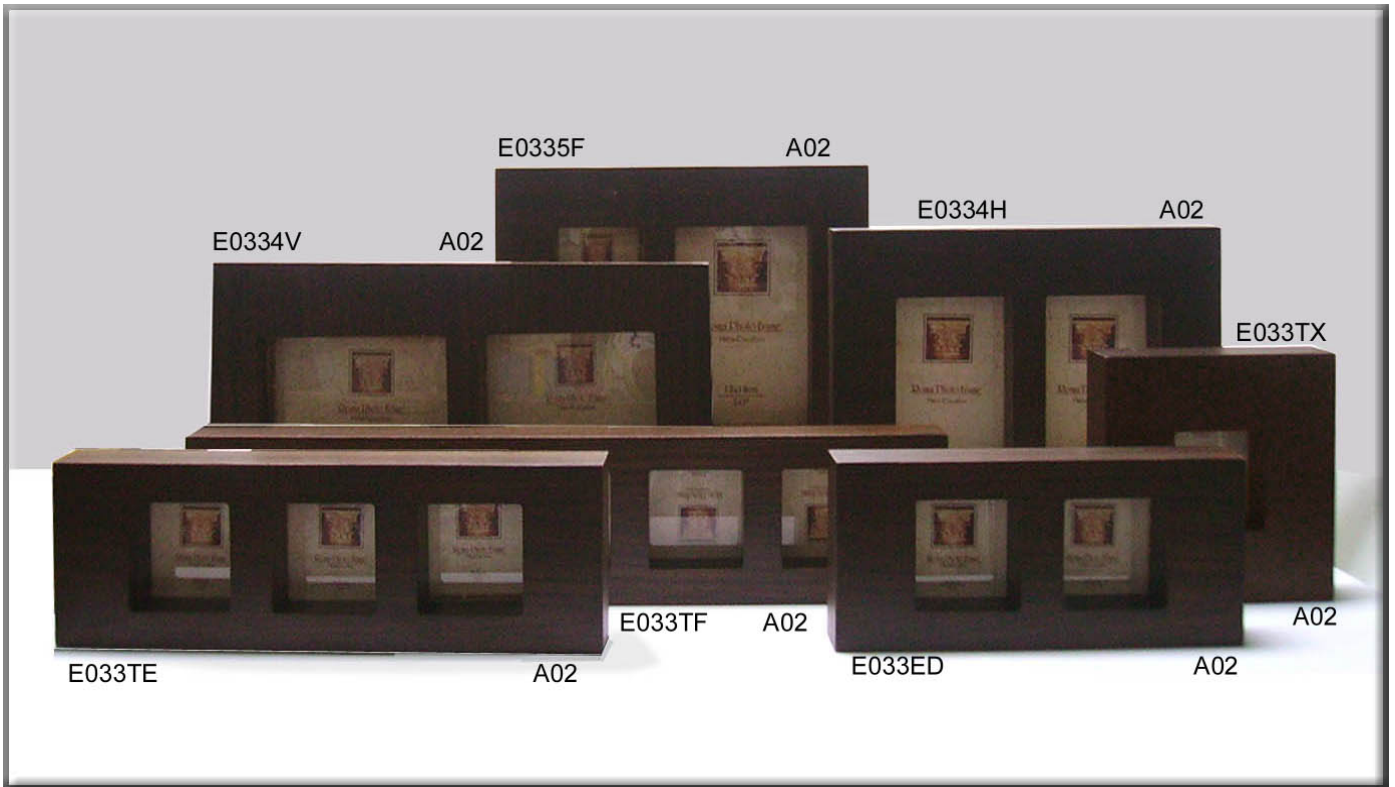

ROYAL BOX FRAME

HICLIN COLLECTION

STYLE: E033 (12X48MM)

FOB CHINA US\$

ITEM	P SIZE	F SIZE	PACKING	S PRICE	ITEM	P SIZE	F SIZE	PACKING	S PRICE
E033TX	3X3"	6.25X6.25X2"	1PC/S,6/24PCS/CTN/1.53'		E0334H	4X6"---2PC	11.875X9.25X2"	1PC/S,6/12PCS/CTN/1.99'	
E033TD	3X3"---2PC	4.375X9.75X2"	1PC/S,6/24PCS/CTN/1.70'		E0334V	6X4"---2PC	15.75X7.25X2"	1PC/S,6/12PCS/CTN/2.08'	
E033TF	3X3"---5PC	4.375X20.375X2"	1PC/S,6/12PCS/CTN/1.74'		E0338X	8X10"	11.25X13.25X2"	1PC/S,6/12PCS/CTN/2.66'	
E0333X	3.5X5"	6.75X8.25X2"	1PC/S,6/24PCS/CTN/2.10'		E0334F	8.5X10"	9.25X10.75X2"	1PC/S,6/12PCS/CTN/1.84'	
E0334X	4X6"	7.25X9.25X2"	1PC/S,6/24PCS/CTN/2.48'		E0335F	11.5X9.5"	12.25X10.25X2"	1PC/S,6/12PCS/CTN/2.28'	