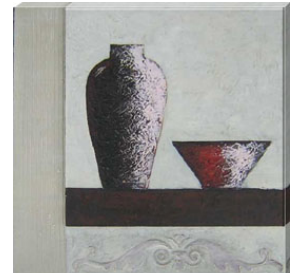

G8181G O308