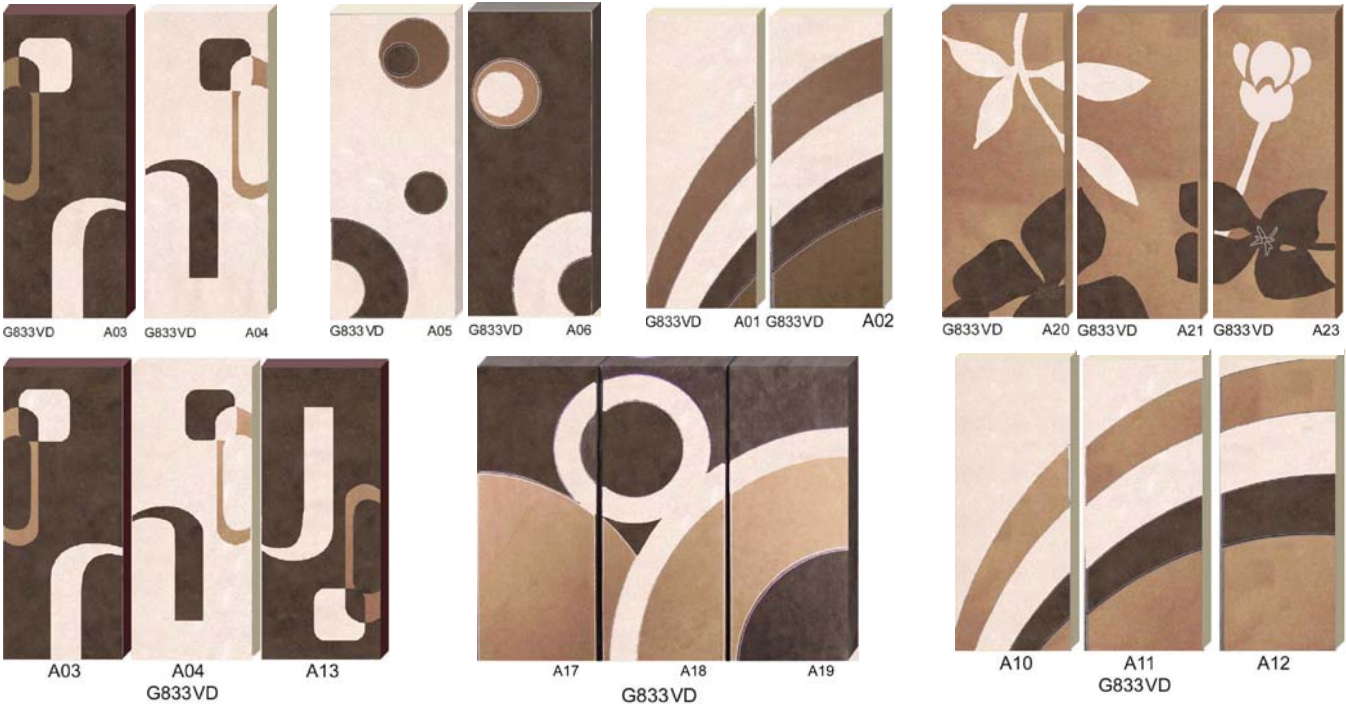

SUEDE CANVAS ART

HICLIN COLLECTION

ITEM:G833MD

PACKING:1PC/A,12PCS/CTN/3.68' F SIZE:16X16X1.25" P SIZE:16X16"

PACKING:1PC/A,4SETS/CTN/2.19' ITEM:G833VD F SIZE:8X20X1.25" P SIZE:8X20"

PACKING:1PC/A,6SETS/CTN/2.41' ITEM:G833VD F SIZE:8X20X1.25" P SIZE:8X20"