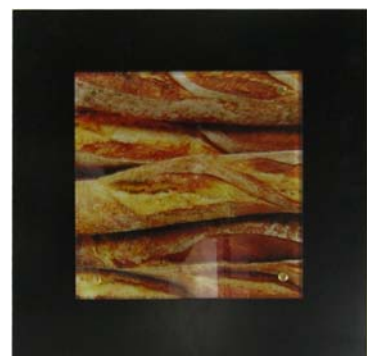

ART GLASS DECO SET

HICLIN COLLECTION

PYS30 #A03

HH302
G SIZE:27X2X27CM
 PACKING: 1PC/BUBBLE BAG+WHITE BOX/12PCS/CTN/1.16'
 PRICE:FOB

HH303
G SIZE:20X2X20CM
 PACKING: 1PC/BUBBLE BAG+WHITE BOX/12PCS/CTN/0.68'
 PRICE:FOB

HH304
G SIZE:33X2X20CM
 PACKING: 1PC/BUBBLE BAG+WHITE BOX/12PCS/CTN/1.08'
 PRICE:FOB

PYS30 #A01

PYS30 #A02

HC080A
GLASS CUP EASEL TOTAL SIZE: 4X4X2.6"
 PACKING:1SET/BUBBLE BAG+BOX/12SET/CTN/0.51'
 PRICE:FOB