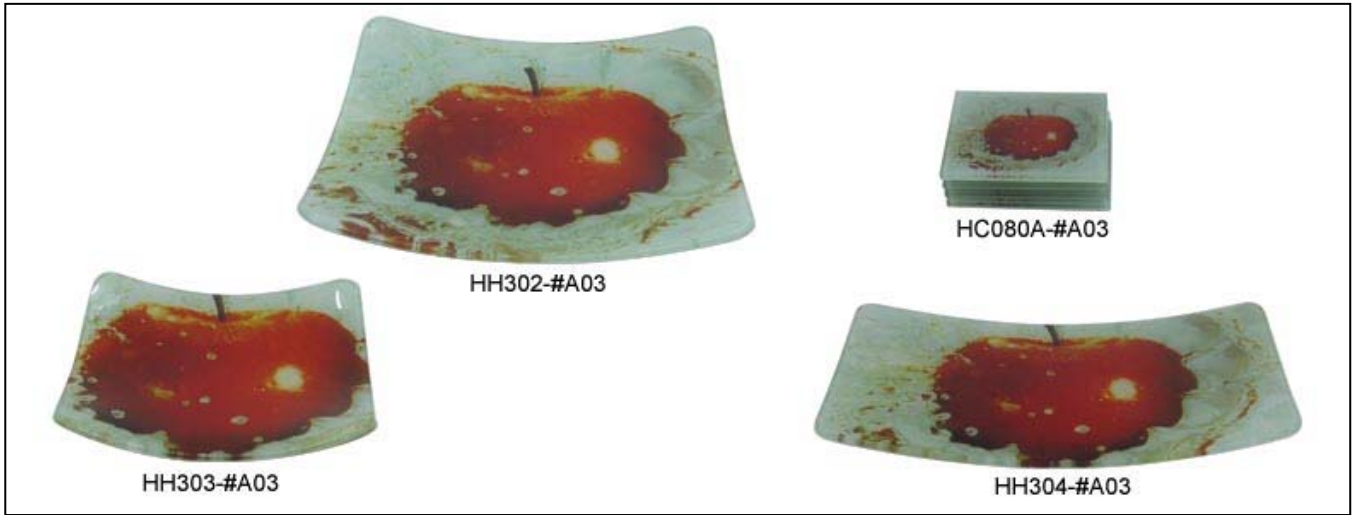

ART GLASS DECO SET

HICLIN COLLECTION

PYS30 #A03

HH302
G SIZE:27X2X27CM
 PACKING: 1PC/BUBBLE BAG+WHITE BOX/12PCS/CTN/1.16'
 PRICE:FOB

HH303
G SIZE:20X2X20CM
 PACKING: 1PC/BUBBLE BAG+WHITE BOX/12PCS/CTN/0.68'
 PRICE:FOB

HH304
G SIZE:33X2X20CM
 PACKING: 1PC/BUBBLE BAG+WHITE BOX/12PCS/CTN/1.08'
 PRICE:FOB

PYS30 #A01

PYS30 #A02

HC080A
GLASS CUP EASEL TOTAL SIZE: 4X4X2.6"
 PACKING:1SET/BUBBLE BAG+BOX/12SET/CTN/0.51'
 PRICE:FOB

PYS30
INNER SIZE: 13X13" F SIZE: 21X21X1.5"
 PACKING: 1PC/A,6PCS/CTN/3.08'
 PRICE:FOB

PYS30 #A04

HICLIN INTERNATIONAL CO., LTD.

10TH FL. NO. 390 KUANG FU S. RD. TAIPEI TAIWAN R.O.C.
 TEL.886-2-27091070-3 FAX.886-2-27025071
 Website:www.hiclin.com E-MAIL:hiclin@hiclin.com