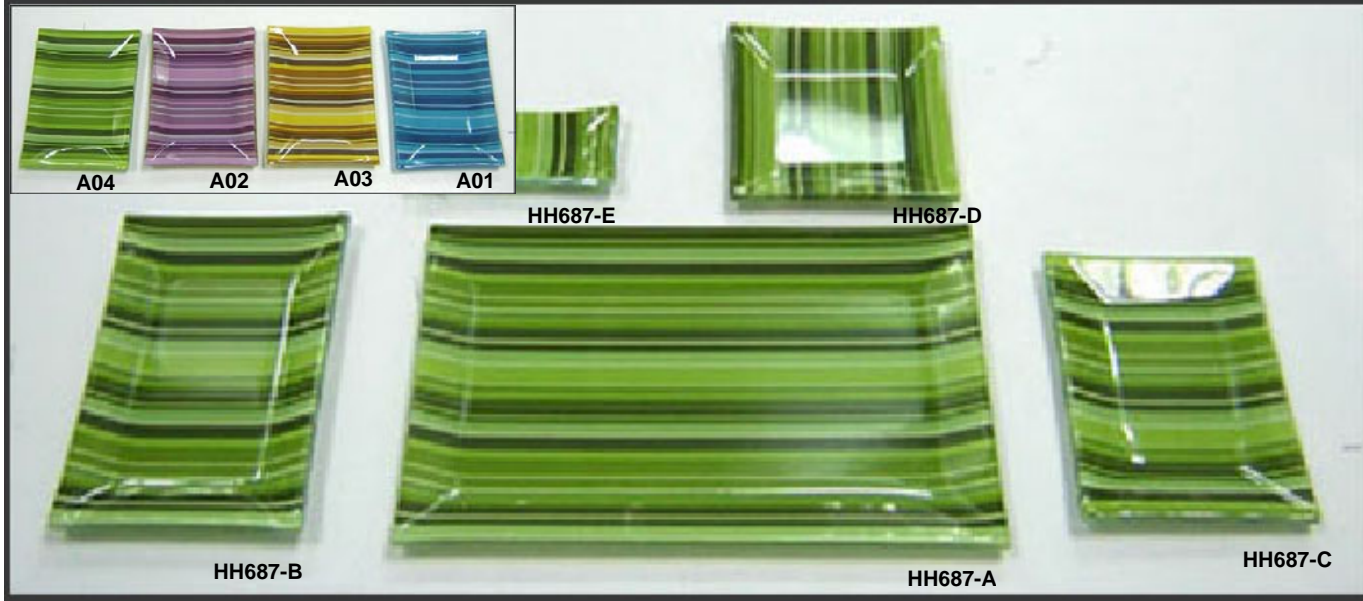

DECO ART GLASS COLLECTION

HICLIN COLLECTION

STYLE:HH684

ITEM	OUTER SIZE	PACKING	FOB H.K US\$	S PRICE
HH684S	210X130X30MM	1PC/B,32PCS/CTN/1.62'		
HH684M	310X140X30MM	1PC/B,16PCS/CTN/1.27'		
HH684L	410X150X30MM	1PC/B,16PCS/CTN/1.78'		

STYLE:HS337/8/9

ITEM	OUTER SIZE	PACKING	FOB H.K US\$	S PRICE
HS337	140X140X30MM	1PC/B,48PCS/CTN/1.71'		
HS338	140X250X30MM	1PC/B,24PCS/CTN/1.45'		
HS339	140X350X30MM	1PC/B,24PCS/CTN/2.43'		

ITEM	OUTER SIZE	PACKING	S PRICE
HH687-E	120X60MM	1PC/B,240PCS/CTN/1.43'	
HH687-D	130X130MM	1PC/B,48PCS/CTN/1.08'	
HH687-C	120X160MM	1PC/B,48PCS/CTN/1.20'	

ITEM	OUTER SIZE	PACKING	S PRICE
HH687-B	130X190MM	1PC/B,48PCS/CTN/1.51'	
HH687-A	300X190MM	1PC/B,24PCS/CTN/1.65'	
HH687-AS	5PCS AS	1PC/B,12PCS/CTN/1.79'	

FOB H.K US\$

ITEM	OUTER SIZE	PACKING	S PRICE
HH680S	130X130X20MM	1PC/B,24PCS/CTN/0.76'	
HH680M	200X200X30MM	1PC/B,16PCS/CTN/1.27'	

FOB H.K US\$

ITEM	OUTER SIZE	PACKING	S PRICE
HH680L	280X280X30MM	1PC/B,8PCS/CTN/1.04'	
HC127	100X100X45MM	1PC/B,24SET/CTN/0.56'	

REMARK:1. B:BUBBLE BAG +WHITE BOX
2. 6% service charge will be requested for CFS shipment