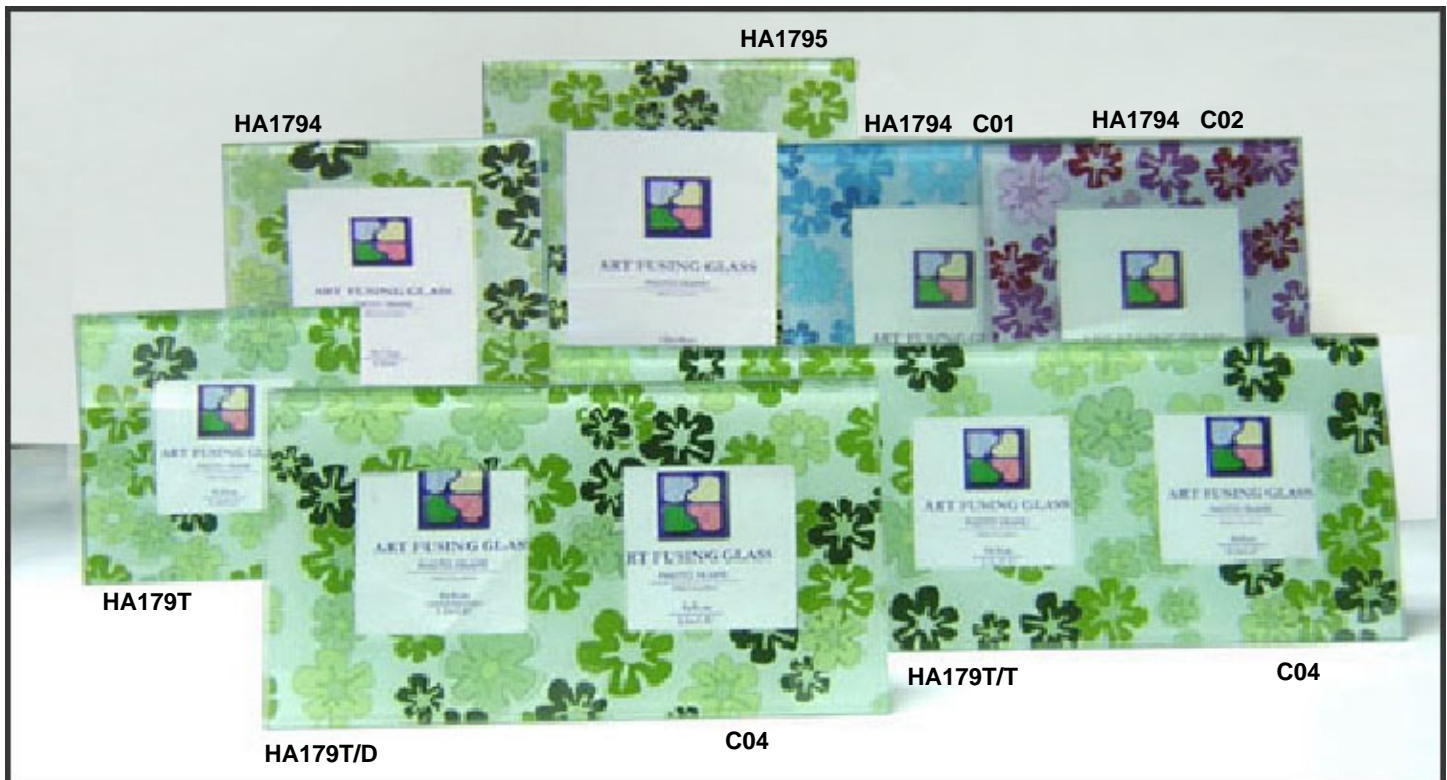

DECO ART GLASS FRAME

HICLIN COLLECTION

ITEM	P SIZE	F SIZE	PACKING	S PRICE
HA179T	3X3"	140X15X140MM	1PC/B,48PCS/CTN/1.22'	
HA1793	3.5X5"	140X15X178MM	1PC/B,48PCS/CTN/1.52'	
HA1794	4X6"	165X15X216MM	1PC/B,24PCS/CTN/1.06'	
HA1795	5X7"	222X15X275MM	1PC/B,24PCS/CTN/1.73'	

ITEM	P SIZE	F SIZE	PACKING	S PRICE
HA1804	4X6"	215X12X165MM	1PC/B,48PCS/CTN/2.05'	
HA1805	5X7"	210X12X262MM	1PC/B,24PCS/CTN/1.57'	
HA179T/D	3X3" ---2PC	245X15X140MM	1PC/B,24PCS/CTN/1.02'	
HA179T/T	3X3" ---3PC	350X15X140MM	1PC/B,24PCS/CTN/1.42'	

REMARK:1. 1PC/BUBBLE BAG+WHITE BOX

2. 6% service charge will be requested for CFS shipment

HICLIN INTERNATIONAL CO., LTD.

10TH FL. NO. 390 KUANG FU S. RD. TAIPEI TAIWAN R.O.C.

TEL: 886-2-27091070-3 FAX: 886-2-27025071

H0023