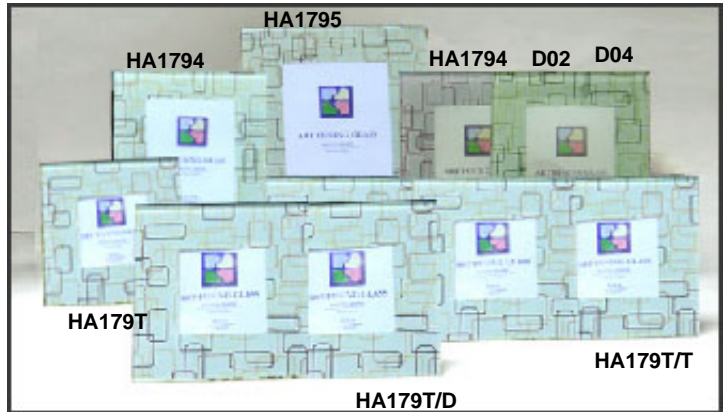

DECO ART GLASS FRAME

HICLIN COLLECTION

ITEM	P SIZE	F SIZE	PACKING	S PRICE
HA179T	3X3"	140X15X140MM	1PC/B,48PCS/CTN/1.22'	
HA1793	3.5X5"	140X15X178MM	1PC/B,48PCS/CTN/1.52'	
HA1794	4X6"	165X15X216MM	1PC/B,24PCS/CTN/1.06'	
HA1795	5X7"	222X15X275MM	1PC/B,24PCS/CTN/1.73'	

ITEM	P SIZE	F SIZE	PACKING	S PRICE
HA1804	4X6"	215X12X165MM	1PC/B,48PCS/CTN/2.05'	
HA1805	5X7"	210X12X262MM	1PC/B,24PCS/CTN/1.57'	
HA179T/D	3X3" ---2PC	245X15X140MM	1PC/B,24PCS/CTN/1.02'	
HA179T/T	3X3" ---3PC	350X15X140MM	1PC/B,24PCS/CTN/1.42'	

REMARK:1. 1PC/BUBBLE BAG+WHITE BOX

2. 6% service charge will be requested for CFS shipment

HICLIN INTERNATIONAL CO., LTD.

10TH FL. NO. 390 KUANG FU S. RD. TAIPEI TAIWAN R.O.C.

TEL: 886-2-27091070-3 FAX: 886-2-27025071

H0023