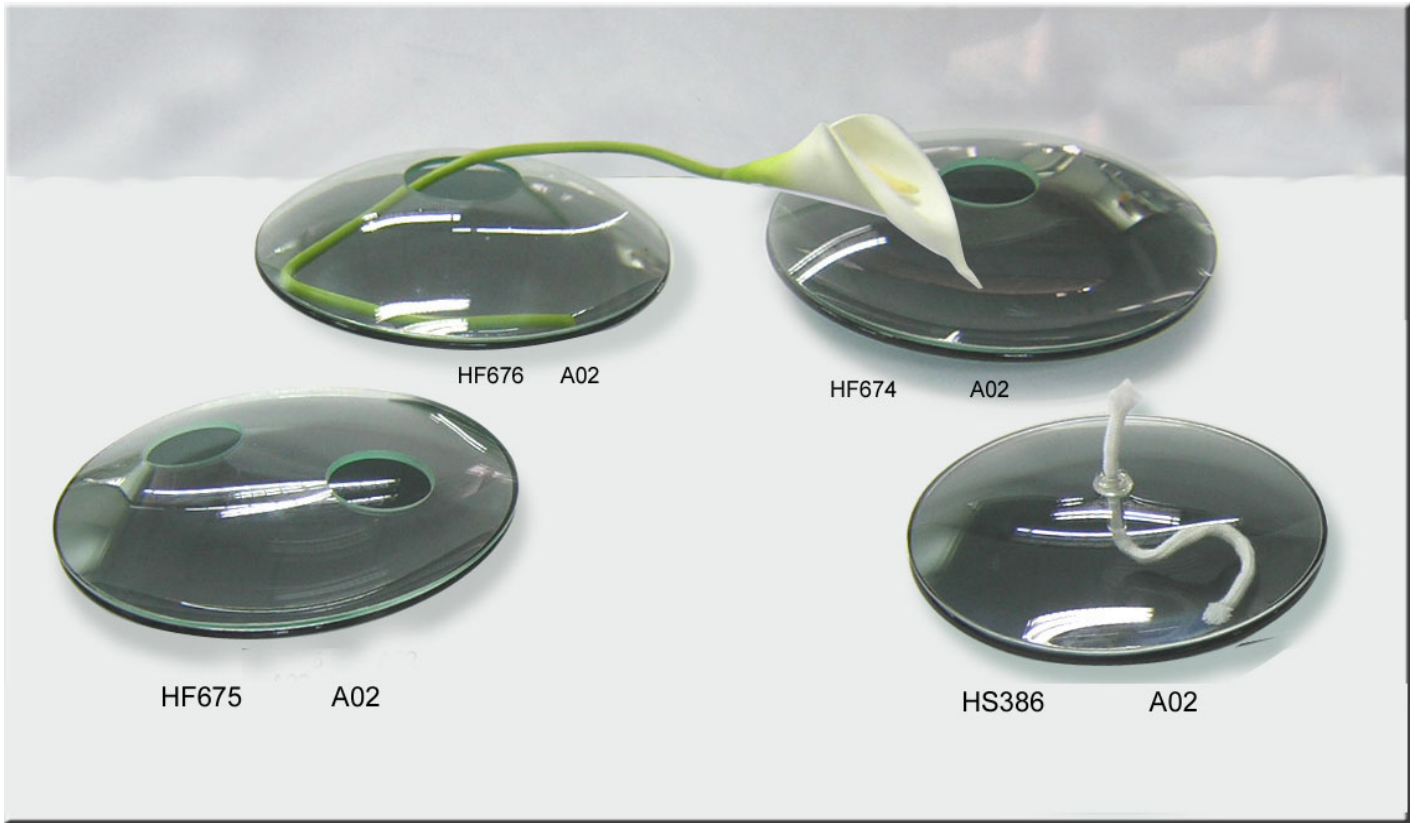

HOME DECO GLASSWARE

HICLIN COLLECTION

STYLE:HH78/HF67/HS38

FOB CHINA US\$

STYLE:HF68

FOB CHINA US\$

ITEM	F SIZE	PACKING	S PRICE
HH781	220X220X260MM	1PC/B,6PCS/CTN/1.55'	
HH782	220X220X260MM	1PC/B,6PCS/CTN/1.55'	
HF674	300X300X65MM	1PC/B,6PCS/CTN/1.86'	
HF675	260X260X55MM	1PC/B,6PCS/CTN/1.26'	
HF676	260X260X55MM	1PC/B,6PCS/CTN/1.26'	
HS386	160X160X45MM	1PC/B,24PCS/CTN/1.68'	

ITEM	TOTAL SIZE	PACKING	S PRICE
HF681S	170X60X140MM	1PC/B,24PCS/CTN/1.96'	
HF681L	260X60X185MM	1PC/B,12PCS/CTN/1.89'	
HF682S	140X60X270MM	1PC/B,12PCS/CTN/1.53'	
HF682L	160X60X350MM	1PC/B,12PCS/CTN/2.18'	