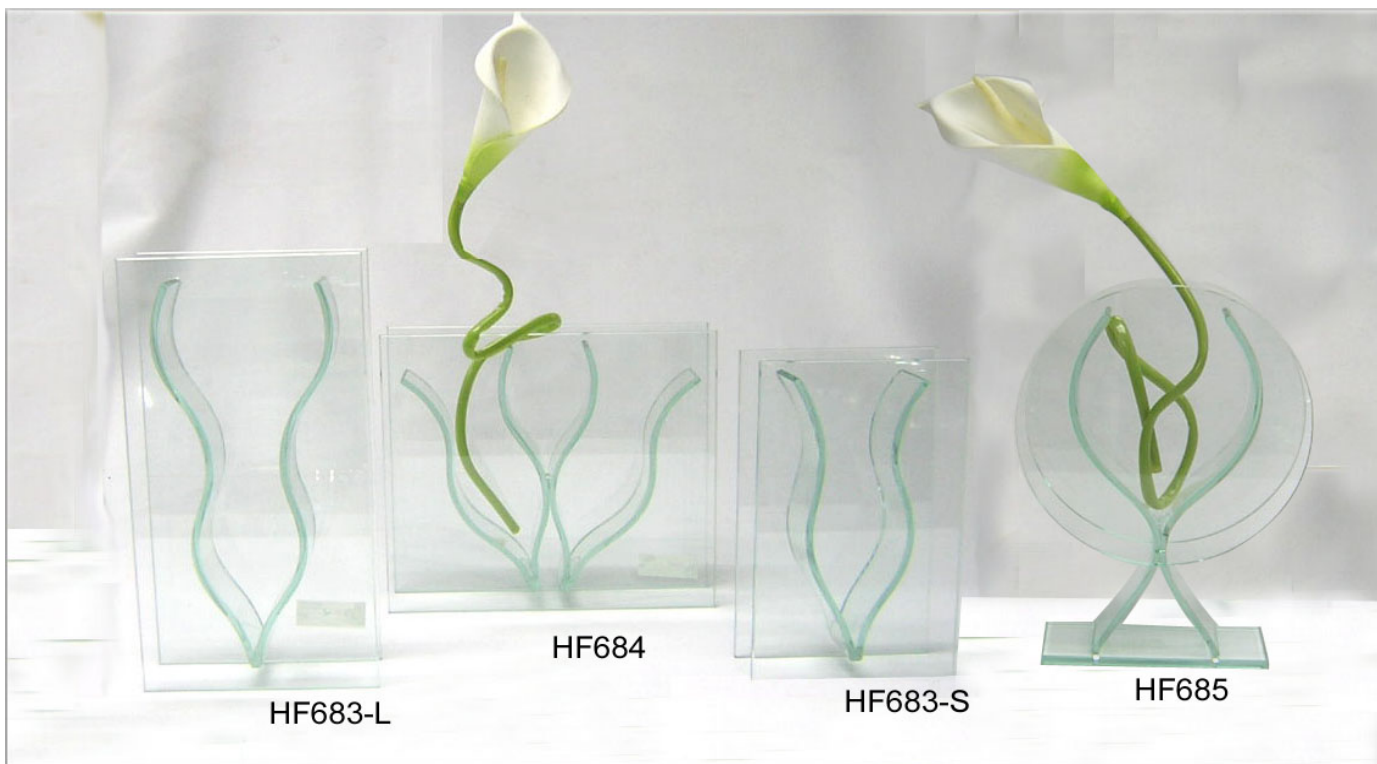

# HOME DECO GLASSWARE

## HICLIN COLLECTION

HF683-L

HF684

HF683-S

HF685

HF676 A01

HF673 A01

HF677

HF675 A01

HS386 A01

HS385

STYLE:HF68

FOB CHINA US\$

STYLE:HF67/HS38

FOB CHINA US\$

ITEM	F SIZE	PACKING	
HF683S	140X60X240MM	1PC/B,12PCS/CTN/1.38'	
HF683L	160X60X320MM	1PC/B,12PCS/CTN/2.01'	
HF684	260X60X240MM	1PC/B12PCS/CTN/2.39'	
HF685	160X70X275MM	1PC/B12PCS/CTN/1.48'	

ITEM	TOTAL SIZE	PACKING	
HF673	300X300X65MM	1PC/B,6PCS/CTN/1.86'	
HF675	260X260X55MM	1PC/B,6PCS/CTN/1.26'	
HF676	260X260X55MM	1PC/B,6PCS/CTN/1.26'	
HF677	160X160X40MM	1PC/B,24PCS/CTN/1.52'	
HS385	160X160X40MM	1PC/B,12PCS/CTN/1.03'	
HS386	160X160X45MM	1PC/B,24PCS/CTN/1.68'	