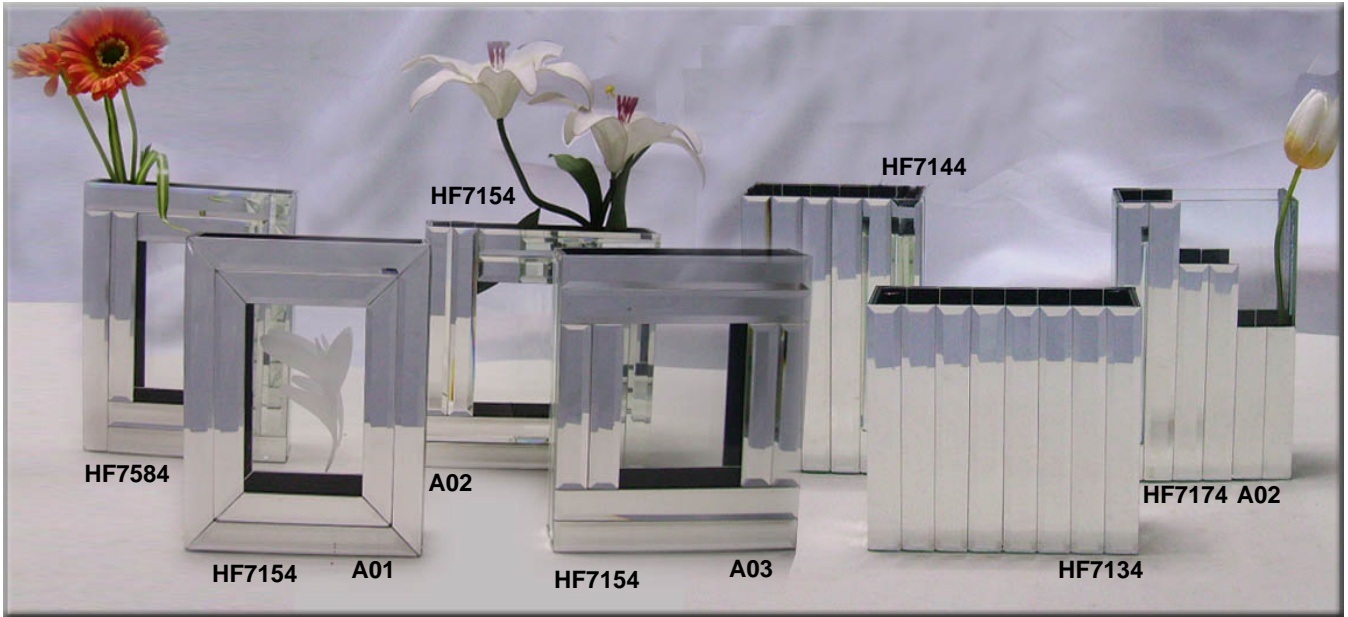

CRYSTAL MIRROR VASE

HICLIN COLLECTION

STYLE: HF713/4/5/7

FOB CHINA US\$

STYLE: HF72/73/75

FOB CHINA US\$

ITEM	OUTER SIZE	PACKING	S PRICE
HF7134	7X8X1"	1PC/B,12PCS/CTN/2.26'	
HF7154-A01	195X55X230MM	1PC/B,8PCS/CTN/2.48'	
HF7154-A02	195X55X230MM	1PC/B,8PCS/CTN/2.48'	
HF7154-A03	195X55X230MM	1PC/B,8PCS/CTN/2.48'	
HF7174-A02	140X55X230MM	1PC/B,12PCS/CTN/2.91'	
HF7145	9X4X1"	1PC/B,12PCS/CTN/1.69'	

ITEM	OUTER SIZE	PACKING	S PRICE
HF7274	105X105X240MM	1PC/B,12PCS/CTN/1.86'	
HF7284	145X60X240MM	1PC/B,12PCS/CTN/1.55'	
HF7295	105X95X220MM	1PC/B,24PCS/CTN/2.77'	
HF7305	120X65X220MM	1PC/B,24PCS/CTN/2.32'	
HF731S	105X95X260MM	1PC/B,12PCS/CTN/1.72'	
HF731L	105X95X280MM	1PC/B,12PCS/CTN/1.82'	
HF7584	195X55X255MM	1PC/B,12PCS/CTN/2.05'	