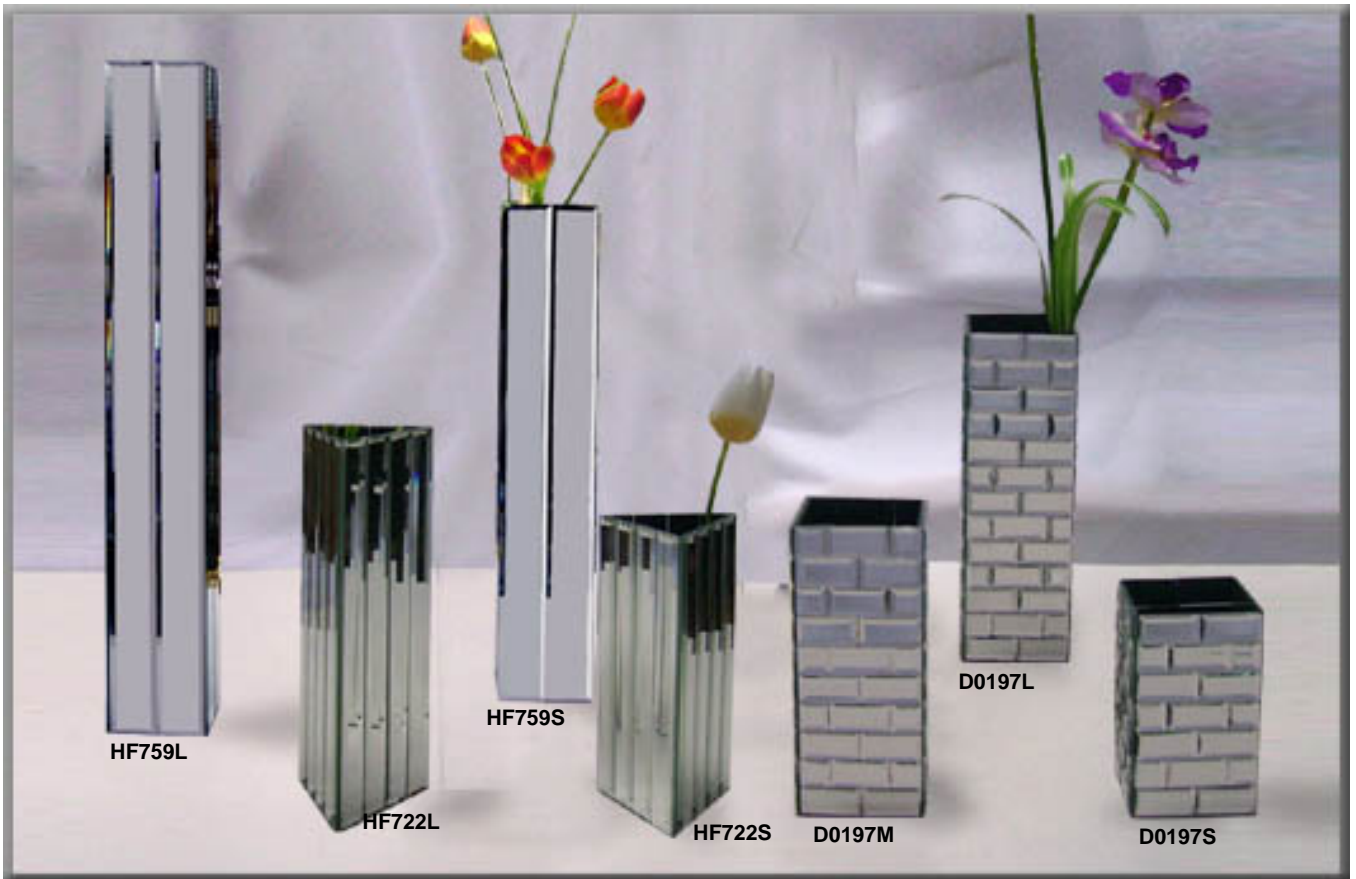

CRYSTAL MIRROR VASE

HICLIN COLLECTION

STYLE: HF722/759/D0197

FOB CHINA US\$

STYLE:D0193/199

FOB CHINA US\$

ITEM	OUTER SIZE	PACKING	S PRICE
HF722S	100X100X230MM	1PC/B,24PCS/CTN/2.95'	
HF722L	100X100X300MM	1PC/B,12PCS/CTN/1.96'	
HF759L	105X100X800MM	1PC/B,6PCS/CTN/2.77'	
HF759S	105X100X600MM	1PC/B,6PCS/CTN/2.13'	
D0197S	140X80X80MM	1PC/B,36PCS/CTN/1.82'	
D0197M	200X80X80MM	1PC/B,36PCS/CTN/2.54'	
D0197L	260X80X80MM	1PC/B,24PCS/CTN/2.21'	

ITEM	OUTER SIZE	PACKING	S PRICE
D0193S	140X80X80MM	1PC/B,36PCS/CTN/1.82'	
D0193M	200X80X80MM	1PC/B,36PCS/CTN/2.54'	
D0193L	260X80X80MM	1PC/B,24PCS/CTN/2.21'	
D0199S	165X125X115MM	1PC/B,24PCS/CTN/2.66'	
D0199M	185X125X115MM	1PC/B,24PCS/CTN/2.95'	
D0199L	225X125X115MM	1PC/B,12PCS/CTN/1.84'	