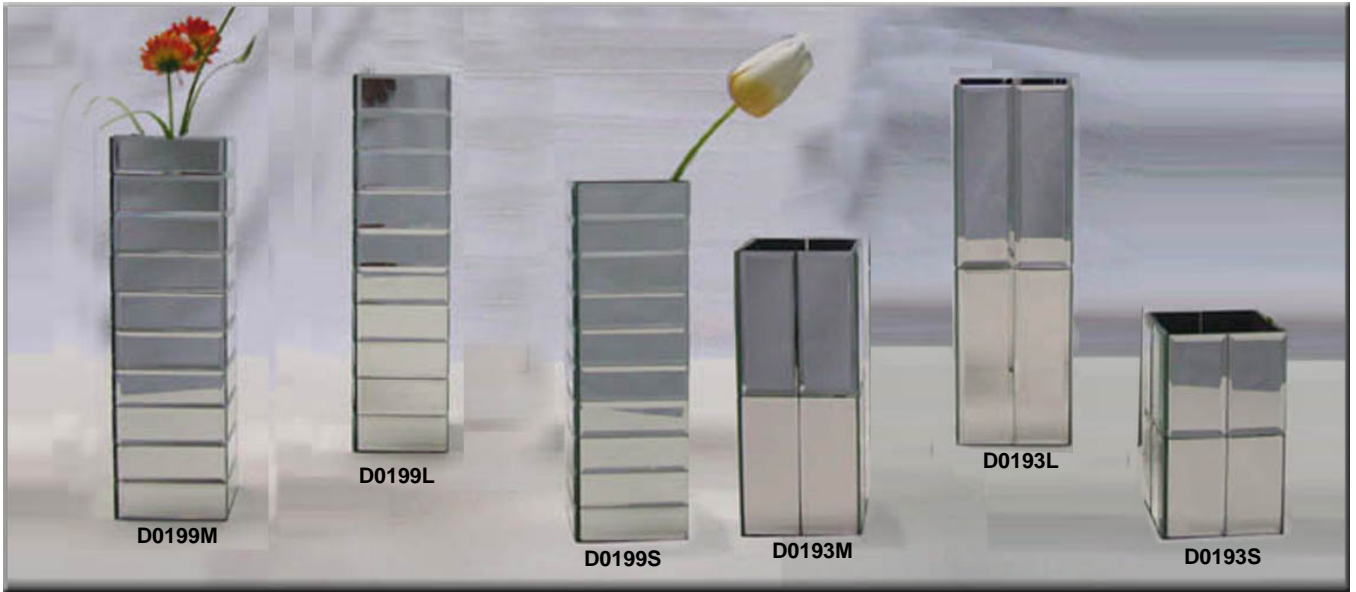

CRYSTAL MIRROR VASE

HICLIN COLLECTION

STYLE: HF722/759/D0197

FOB CHINA US\$

STYLE:D0193/199

FOB CHINA US\$

ITEM	OUTER SIZE	PACKING	S PRICE
HF722S	100X100X230MM	1PC/B,24PCS/CTN/2.95'	
HF722L	100X100X300MM	1PC/B,12PCS/CTN/1.96'	
HF759L	105X100X800MM	1PC/B,6PCS/CTN/2.77'	
HF759S	105X100X600MM	1PC/B,6PCS/CTN/2.13'	
D0197S	140X80X80MM	1PC/B,36PCS/CTN/1.82'	
D0197M	200X80X80MM	1PC/B,36PCS/CTN/2.54'	
D0197L	260X80X80MM	1PC/B,24PCS/CTN/2.21'	

ITEM	OUTER SIZE	PACKING	S PRICE
D0193S	140X80X80MM	1PC/B,36PCS/CTN/1.82'	
D0193M	200X80X80MM	1PC/B,36PCS/CTN/2.54'	
D0193L	260X80X80MM	1PC/B,24PCS/CTN/2.21'	
D0199S	165X125X115MM	1PC/B,24PCS/CTN/2.66'	
D0199M	185X125X115MM	1PC/B,24PCS/CTN/2.95'	
D0199L	225X125X115MM	1PC/B,12PCS/CTN/1.84'	