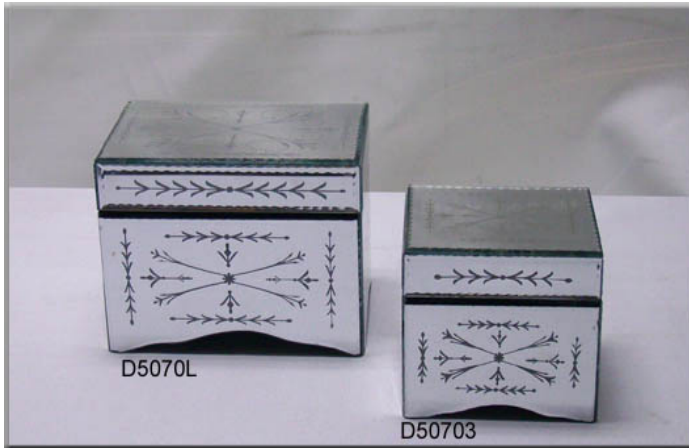

CARVED DECO MIRROR BOX

HICLIN COLLECTION

STYLE: D507/508

FOB CHINA US$

ITEM	OUTER SIZE	PACKING
D5070L	20X15X15CM	1PC/B,4PCS/CTN/1.22"
D50703	14X12X12CM	1PC/B,12PCS/CTN/2.22'
D50824	7.5X5.5X4.75"	1PC/B,6PCS/CTN/2.0'
D50834	9.25X8X10.625"	1PC/B,4PCS/CTN/2.12'

STYLE:D6001/2/3/4

FOB CHINA US$

ITEM	OUTER SIZE	PACKING
D60013	146X97X85MM	1PC/B,10PCS/CTN/1.17'
D60023	125X81X80MM	1PC/B,10PCS/CTN/0.78'
D60033	106X76X74MM	1PC/B,10PCS/CTN/0.74'
D60043	86X86X65MM	1PC/B,10PCS/CTN/0.65'

REMARK:1, B: 1PC/ BUBBLE BAG+ WHITE BOX

2, 6% service charge will be requested for CFS shipment

HICLIN INTERNATIONAL CO., LTD.

10TH FL. NO. 390 KUANG FU S. RD. TAIPEI TAIWAN R.O.C.

TEL:886-2-27091070-3 FAX:886-2-27025071

Website:www.hiclin.com E-MAIL: hiclin@hiclin.com

H0041