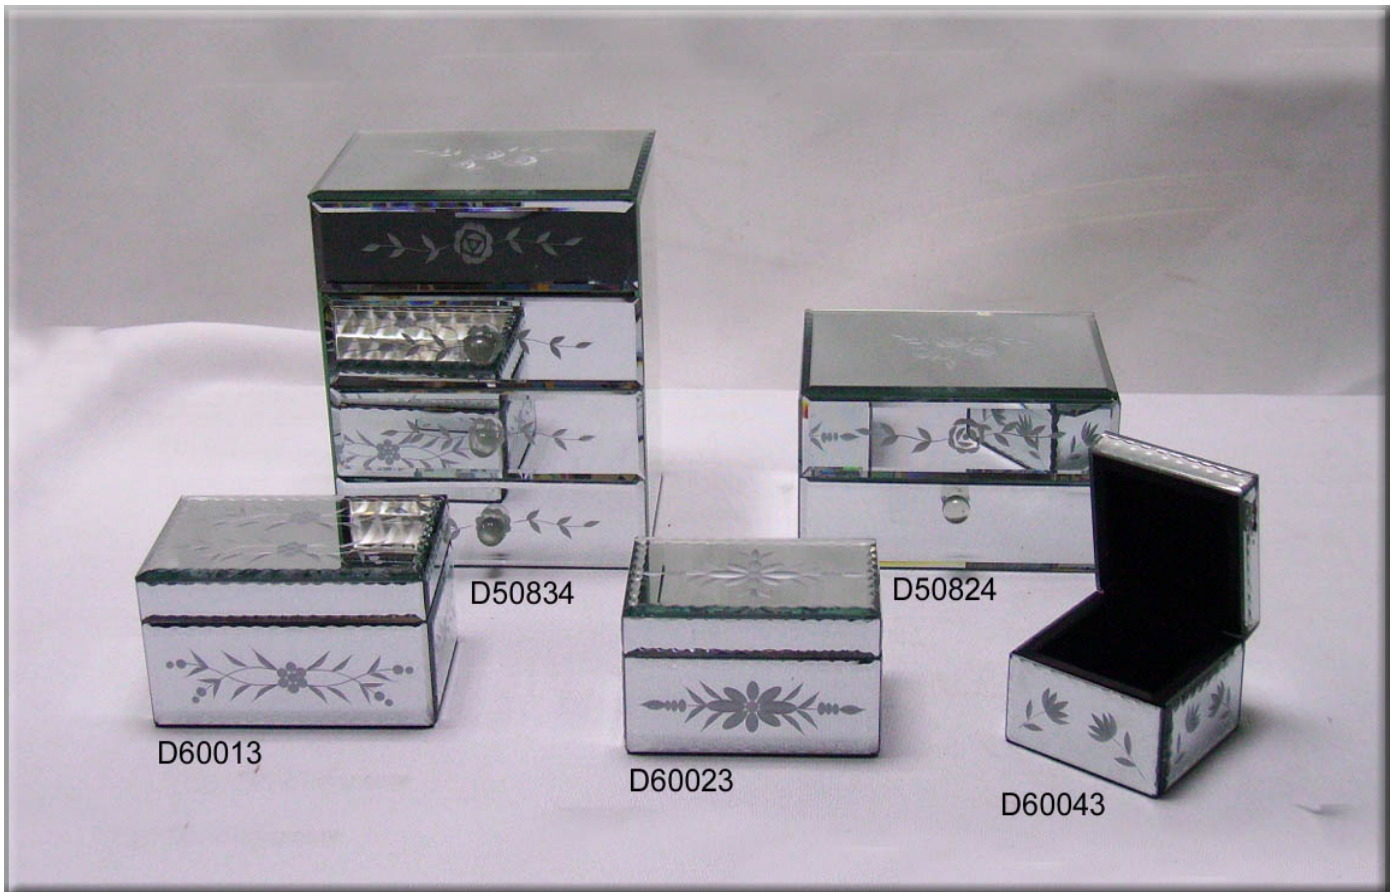

# CARVED DECO MIRROR BOX

## HICLIN COLLECTION

### FOB CHINA US\$

| ITEM   | OUTER SIZE     | PACKING               |
|--------|----------------|-----------------------|
| D5070L | 20X15X15CM     | 1PC/B,4PCS/CTN/1.22"  |
| D50703 | 14X12X12CM     | 1PC/B,12PCS/CTN/2.22' |
| D50824 | 7.5X5.5X4.75"  | 1PC/B,6PCS/CTN/2.0'   |
| D50834 | 9.25X8X10.625" | 1PC/B,4PCS/CTN/2.12'  |

### FOB CHINA US\$

| ITEM   | OUTER SIZE  | PACKING               |
|--------|-------------|-----------------------|
| D60013 | 146X97X85MM | 1PC/B,10PCS/CTN/1.17' |
| D60023 | 125X81X80MM | 1PC/B,10PCS/CTN/0.78' |
| D60033 | 106X76X74MM | 1PC/B,10PCS/CTN/0.74' |
| D60043 | 86X86X65MM  | 1PC/B,10PCS/CTN/0.65' |