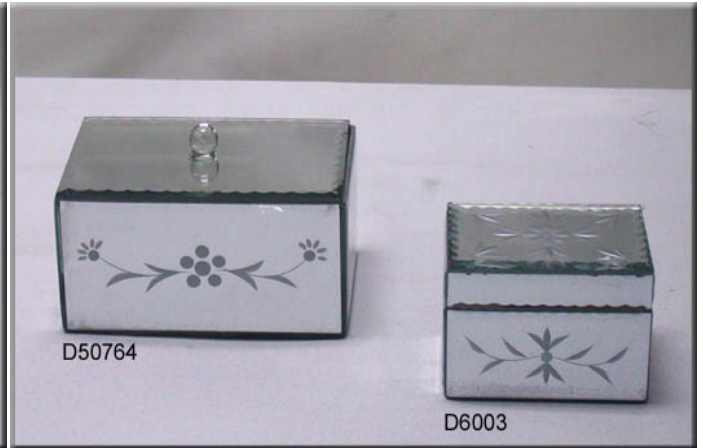

CARVED DECO MIRROR BOX

HICLIN COLLECTION

STYLE: D507/508

FOB CHINA US$

ITEM	OUTER SIZE	PACKING
D5070L	20X15X15CM	1PC/B,4PCS/CTN/1.22"
D50703	14X12X12CM	1PC/B,12PCS/CTN/2.22'
D50824	7.5X5.5X4.75"	1PC/B,6PCS/CTN/2.0'
D50834	9.25X8X10.625"	1PC/B,4PCS/CTN/2.12'

STYLE:D6001/2/3/4

FOB CHINA US$

ITEM	OUTER SIZE	PACKING
D60013	146X97X85MM	1PC/B,10PCS/CTN/1.17'
D60023	125X81X80MM	1PC/B,10PCS/CTN/0.78'
D60033	106X76X74MM	1PC/B,10PCS/CTN/0.74'
D60043	86X86X65MM	1PC/B,10PCS/CTN/0.65'

REMARK:1, B: 1PC/ BUBBLE BAG+ WHITE BOX

2, 6% service charge will be requested for CFS shipment

HICLIN INTERNATIONAL CO., LTD.

10TH FL. NO. 390 KUANG FU S. RD. TAIPEI TAIWAN R.O.C.

TEL:886-2-27091070-3 FAX:886-2-27025071

Website:www.hiclin.com E-MAIL: hiclin@hiclin.com

H0041