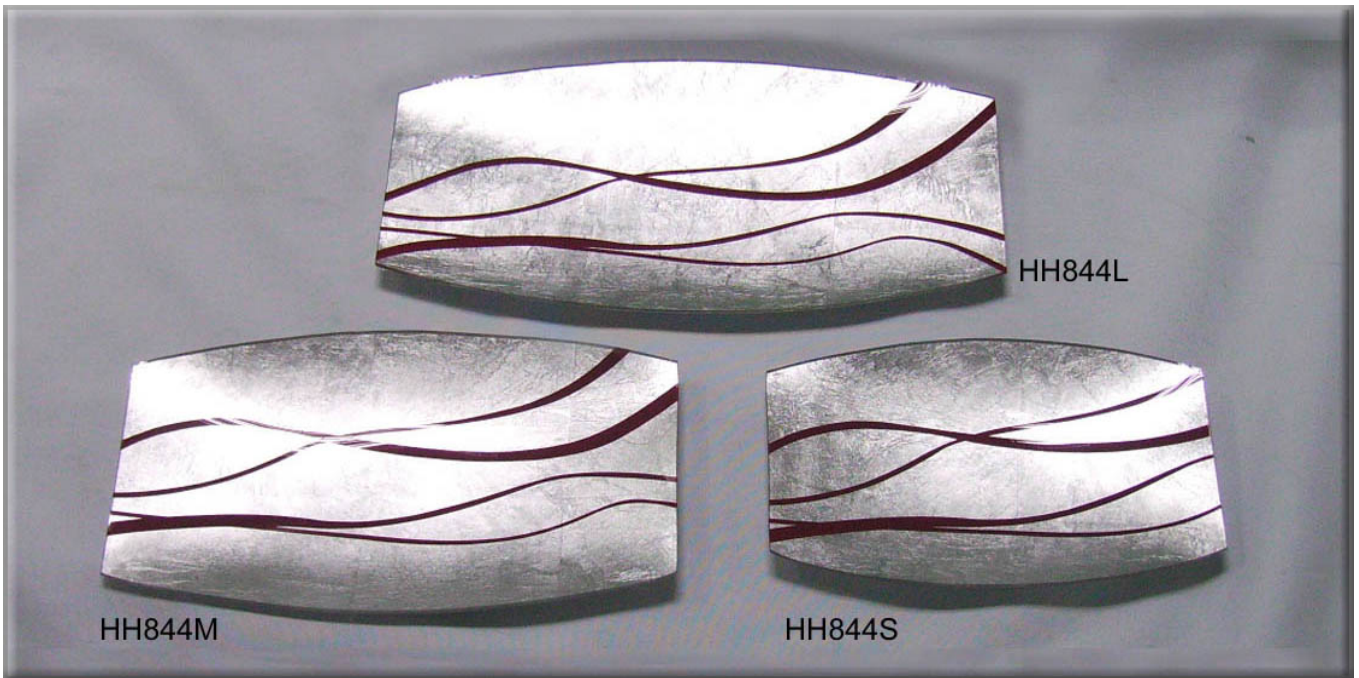

ROYAL FOIL GLASS TRAY

HICLIN COLLECTION

STYLE: HH842/3/4

FOB CHINA US\$

ITEM	OUTER SIZE	PACKING	S PRICE
HH842S	180X180X18MM	1PC/B,48PCS/CTN/2.10'	
HH842M	240X240X32MM	1PC/B,12PCS/CTN/1.10'	
HH842L	312X312X22MM	1PC/B,12PCS/CTN/1.74'	
HH843S	290X210X25MM	1PC/B,24PCS/CTN/2.38'	
HH843M	355X235X28MM	1PC/B,12PCS/CTN/1.79'	
HH843L	405X295X28MM	1PC/B,12PCS/CTN/2.47'	
HH844S	260X165X22MM	1PC/B,24PCS/CTN/1.98'	
HH844M	330X185X25MM	1PC/B,24PCS/CTN/2.39'	
HH844L	400X200X20MM	1PC/B,24PCS/CTN/2.64'	

STYLE:HH845/6/7/8

FOB CHINA US\$

ITEM	OUTER SIZE	PACKING	S PRICE
HH8453	310X310X21MM	1PC/B,12PCS/CTN/1.67'	
HH8463	360X240X22MM	1PC/B,12PCS/CTN/1.57'	
HH8483	275X275X28MM	1PC/B,12PCS/CTN/1.64'	
HH847S	290X210X25MM	1PC/B,24PCS/CTN/2.38'	
HH847M	355X235X28MM	1PC/B,12PCS/CTN/1.79'	
HH847L	405X295X28MM	1PC/B,12PCS/CTN/2.47'	