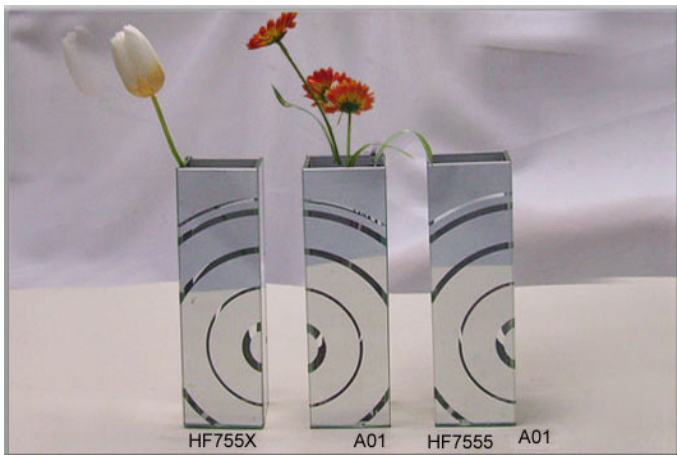

ROYAL TABLE MIRRORWARE

HICLIN COLLECTION

FOB CHINA US\$

ITEM	OUTER SIZE	PACKING	S PRICE
HF7545	110X60X240MM	1PC/B, 12PCS/CTN/1.14'	
HF754X	110X60X240MM	1PC/B, 12PCS/CTN/2.25'	
HF7555	80X60X240MM	1PC/B, 12PCS/CTN/0.87'	
HF755X	80X60X240MM	1PC/B, 12PCS/CTN/1.69'	
HF7565	80X60X240MM	1PC/B, 12PCS/CTN/0.87'	
HF756X	80X60X240MM	1PC/B, 12PCS/CTN/1.69'	

REMARK: 1, B: 1PC/ BUBBLE BAG+ WHITE BOX

2, 6% service charge will be requested for CFS shipment

FOB CHINA US\$

ITEM	OUTER SIZE	PACKING	S PRICE
HA1944	4X6"	157X40X207MM 1PC/B, 24PCS/CTN/1.90'	
HA1954	6X4"	157X40X207MM 1PC/B, 24PCS/CTN/1.90'	
HA197E	2X3"----2PC 6X4"--1PC	207X40X245MM 1PC/B, 24PCS/CTN/2.83'	
HA198G	2X3"----3PC 4X6"--1PC	235X40X275MM 1PC/B, 24PCS/CTN/3.53'	
HA199E	2X3"----2PC 6X4"--1PC	207X40X245MM 1PC/B, 24PCS/CTN/2.83'	
HA196E	2X3"----2PC 6X4"--1PC	207X40X245MM 1PC/B, 24PCS/CTN/2.83'	