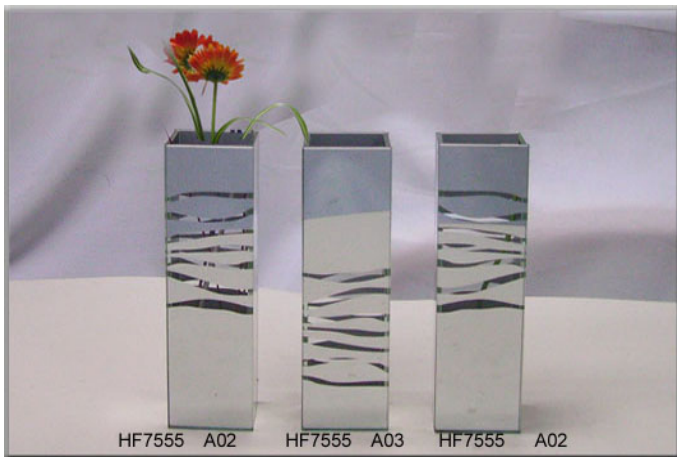

ROYAL TABLE MIRRORWARE

HICLIN COLLECTION

FOB CHINA US\$

ITEM	OUTER SIZE	PACKING	S PRICE
HF7545	110X60X240MM	1PC/B, 12PCS/CTN/1.14'	
HF754X	110X60X240MM	1PC/B, 12PCS/CTN/2.25'	
HF7555	80X60X240MM	1PC/B, 12PCS/CTN/0.87'	
HF755X	80X60X240MM	1PC/B, 12PCS/CTN/1.69'	
HF7565	80X60X240MM	1PC/B, 12PCS/CTN/0.87'	
HF756X	80X60X240MM	1PC/B, 12PCS/CTN/1.69'	

REMARK: 1, B: 1PC/ BUBBLE BAG+ WHITE BOX

2, 6% service charge will be requested for CFS shipment

FOB CHINA US\$

ITEM	OUTER SIZE	PACKING	S PRICE
HA1944	4X6"	157X40X207MM 1PC/B, 24PCS/CTN/1.90'	
HA1954	6X4"	157X40X207MM 1PC/B, 24PCS/CTN/1.90'	
HA197E	2X3"----2PC 6X4"--1PC	207X40X245MM 1PC/B, 24PCS/CTN/2.83'	
HA198G	2X3"----3PC 4X6"--1PC	235X40X275MM 1PC/B, 24PCS/CTN/3.53'	
HA199E	2X3"----2PC 6X4"--1PC	207X40X245MM 1PC/B, 24PCS/CTN/2.83'	
HA196E	2X3"----2PC 6X4"--1PC	207X40X245MM 1PC/B, 24PCS/CTN/2.83'	