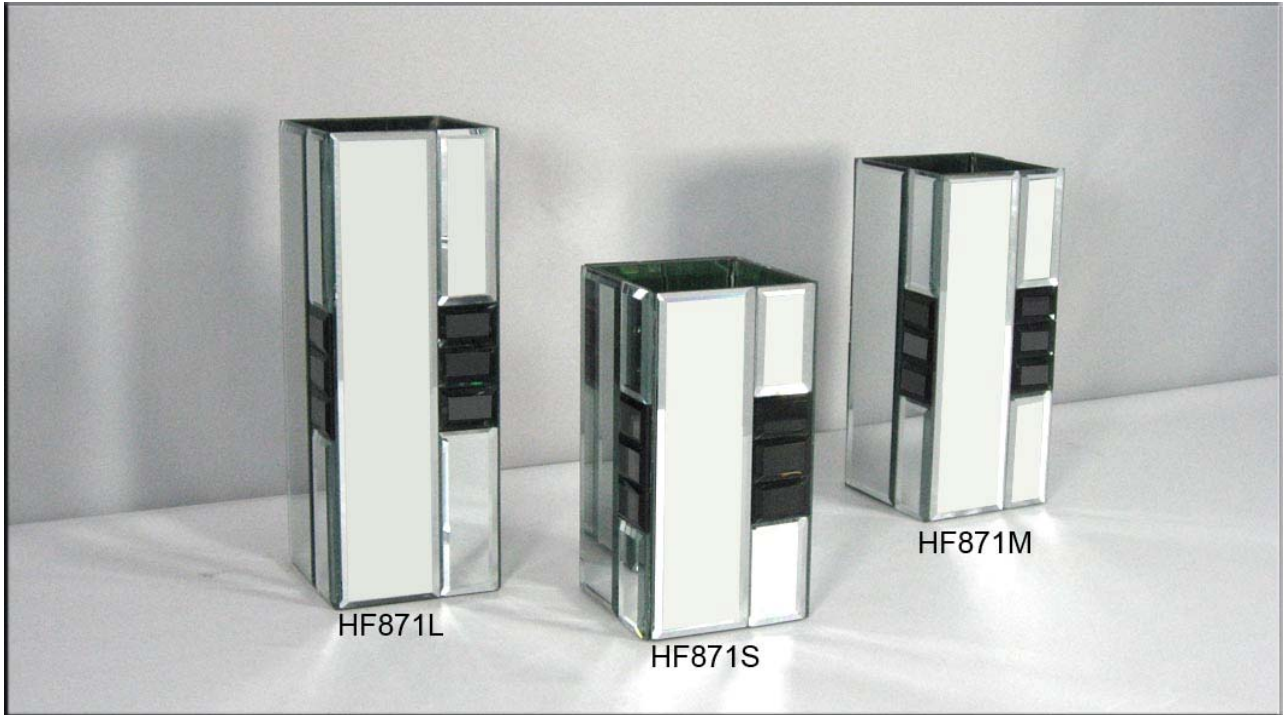

CRYSTAL MIRROR VASE

HICLIN COLLECTION

STYLE:HF870

FOB CHINA US\$

ITEM	OUTER SIZE	PACKING	S PRICE
HF870S	150X50X200MM	1PC/B, 6PCS/CTN/0.44'	
HF870M	150X50X240MM	1PC/B, 6PCS/CTN/0.52'	
HF870L	150X50X280MM	1PC/B, 6PCS/CTN/0.60'	

REMARK: 1. B: 1PC/ BUBBLE BAG+ WHITE BOX

STYLE:HF871

FOB CHINA US\$

ITEM	OUTER SIZE	PACKING	S PRICE
HF871S	100X100X200MM	1PC/B, 6PCS/CTN/0.56'	
HF871M	100X100X240MM	1PC/B, 6PCS/CTN/0.66'	
HF871L	100X100X280MM	1PC/B, 6PCS/CTN/0.76'	