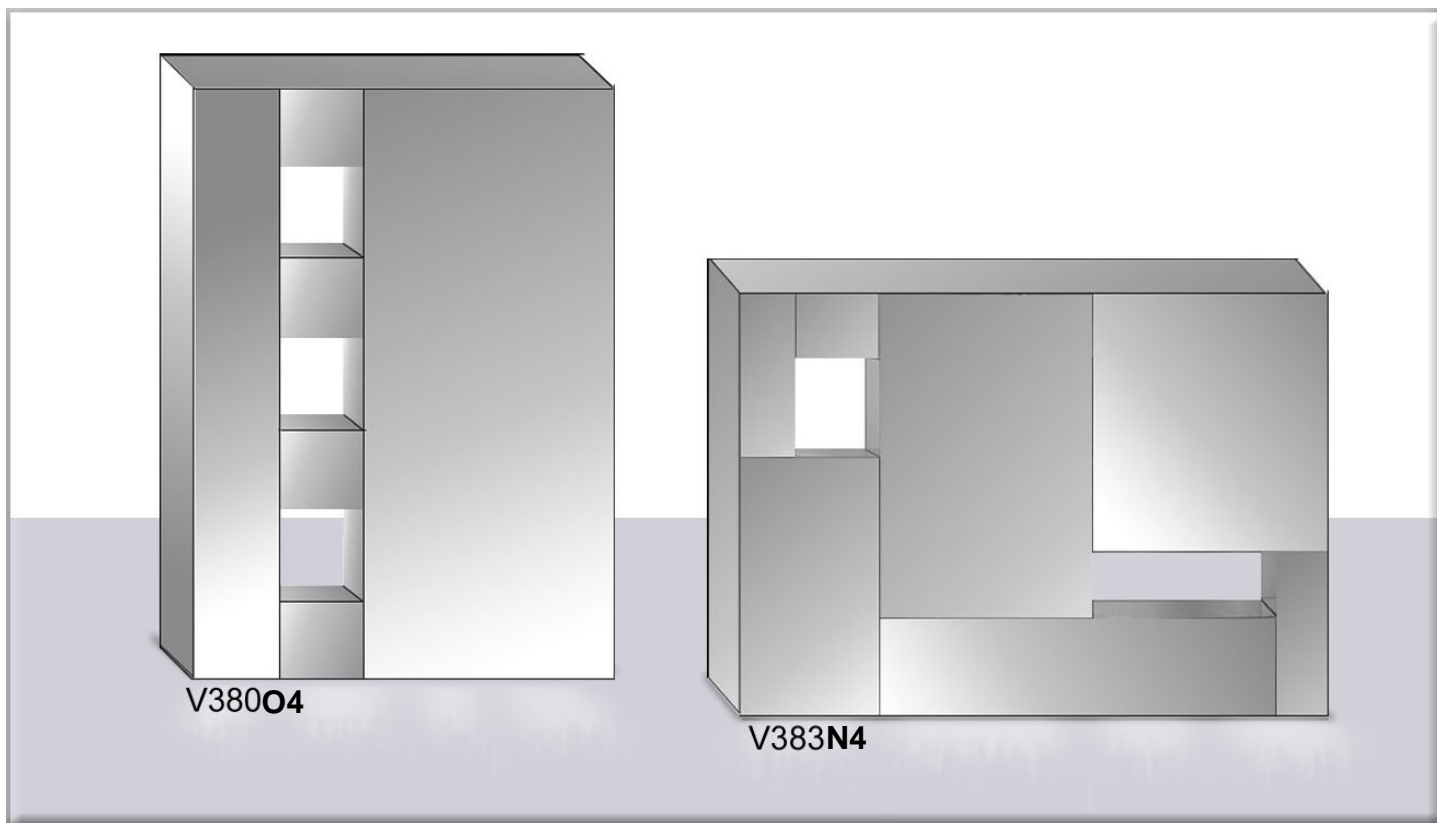

ORNAMENT BOX MIRROR

HICLIN COLLECTION

STYLE:V380/1/2

FOB CHINA US\$

STYLE:V383/V385

FOB CHINA US\$

ITEM	M SIZE	F SIZE	PACKING	S PRICE
V380O4	20X28"	20X28X3.125"	1PC/B,1PC/CTN/2.35'	
V381D4	20X20"	20X20X3.125"	1PC/B,1PC/CTN/1.74'	
V382D4	20X20"	20X20X3.125"	1PC/B,1PC/CTN/1.74'	

ITEM	M SIZE	F SIZE	PACKING	S PRICE
V383U4	20.75X33.25"	20.75X33.25X3.125"	1PC/B,1PC/CTN/2.83'	
V385U4	14.25X18.25"	20.375X24.375X4"	1PC/B,1PC/CTN/2.31'	

REMARK:1, B: 1PC/4 PAPER CORNERS+SHRINK PACK+BOX
2. 6% service charge will be requested for CFS shipment