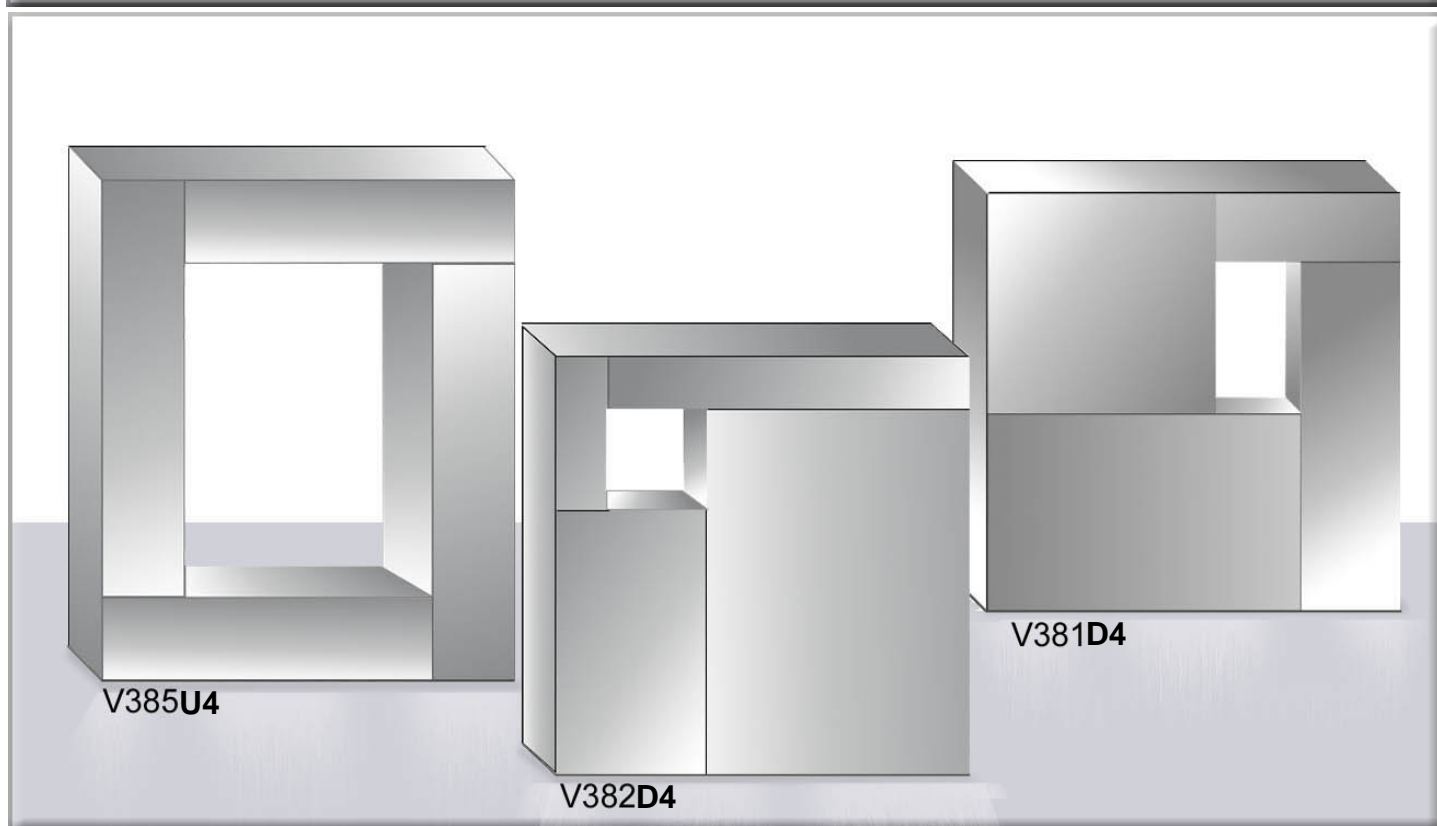

ORNAMENT BOX MIRROR

HICLIN COLLECTION

STYLE:V380/1/2

FOB CHINA US\$

STYLE:V383/V385

FOB CHINA US\$

ITEM	M SIZE	F SIZE	PACKING	S PRICE
V380O4	20X28"	20X28X3.125"	1PC/B,1PC/CTN/2.35'	
V381D4	20X20"	20X20X3.125"	1PC/B,1PC/CTN/1.74'	
V382D4	20X20"	20X20X3.125"	1PC/B,1PC/CTN/1.74'	

ITEM	M SIZE	F SIZE	PACKING	S PRICE
V383U4	20.75X33.25"	20.75X33.25X3.125"	1PC/B,1PC/CTN/2.83'	
V385U4	14.25X18.25"	20.375X24.375X4"	1PC/B,1PC/CTN/2.31'	

REMARK:1, B: 1PC/4 PAPER CORNERS+SHRINK PACK+BOX
2. 6% service charge will be requested for CFS shipment