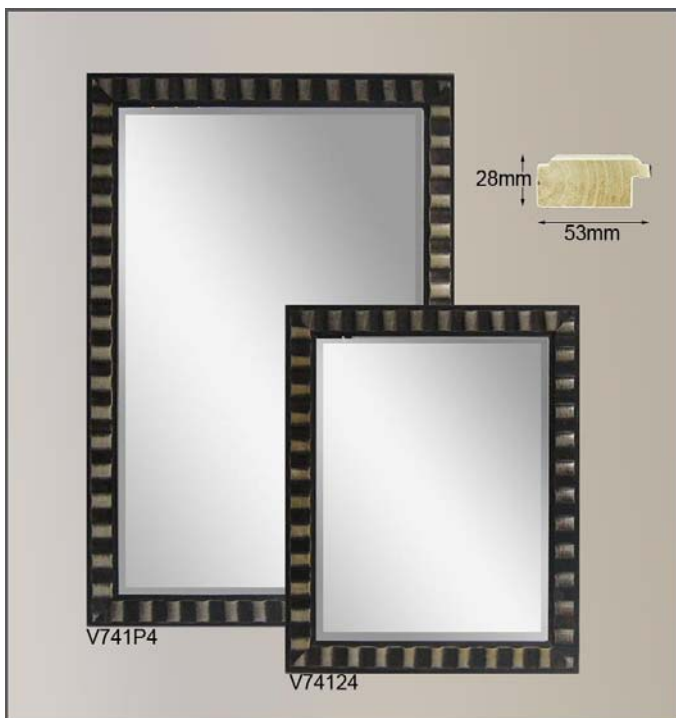

Royal Compo Wall Mirror

HICLIN COLLECTION

STYLE:V740/41

ITEM	M SIZE	F SIZE	PACKING	S PRICE
V74024	16X20"	24X28X1.875"	1PCS/A,2PCS/CTN/2.24'	
V740P4	20X30"	28X38X1.875"	1PCS/A,2PCS/CTN/3.42'	
V74124	16X20"	19.5X23.5X1.125"	1PCS/A,2PCS/CTN/1.09'	
V741P4	20X30"	23.5X33.5X1.125"	1PCS/A,2PCS/CTN/1.78'	

STYLE:V742/43

FOB CHINA US\$

ITEM	M SIZE	F SIZE	PACKING	S PRICE
V74224	16X20"	19.5X23.5X1"	1PCS/A,2PCS/CTN/1.00'	
V742P4	20X30"	23.5X33.5X1"	1PCS/A,2PCS/CTN/1.64'	
V74324	16X20"	20X24X1"	1PCS/A,2PCS/CTN/1.05'	
V743P4	20X30"	24X34X1"	1PCS/A,2PCS/CTN/1.70'	