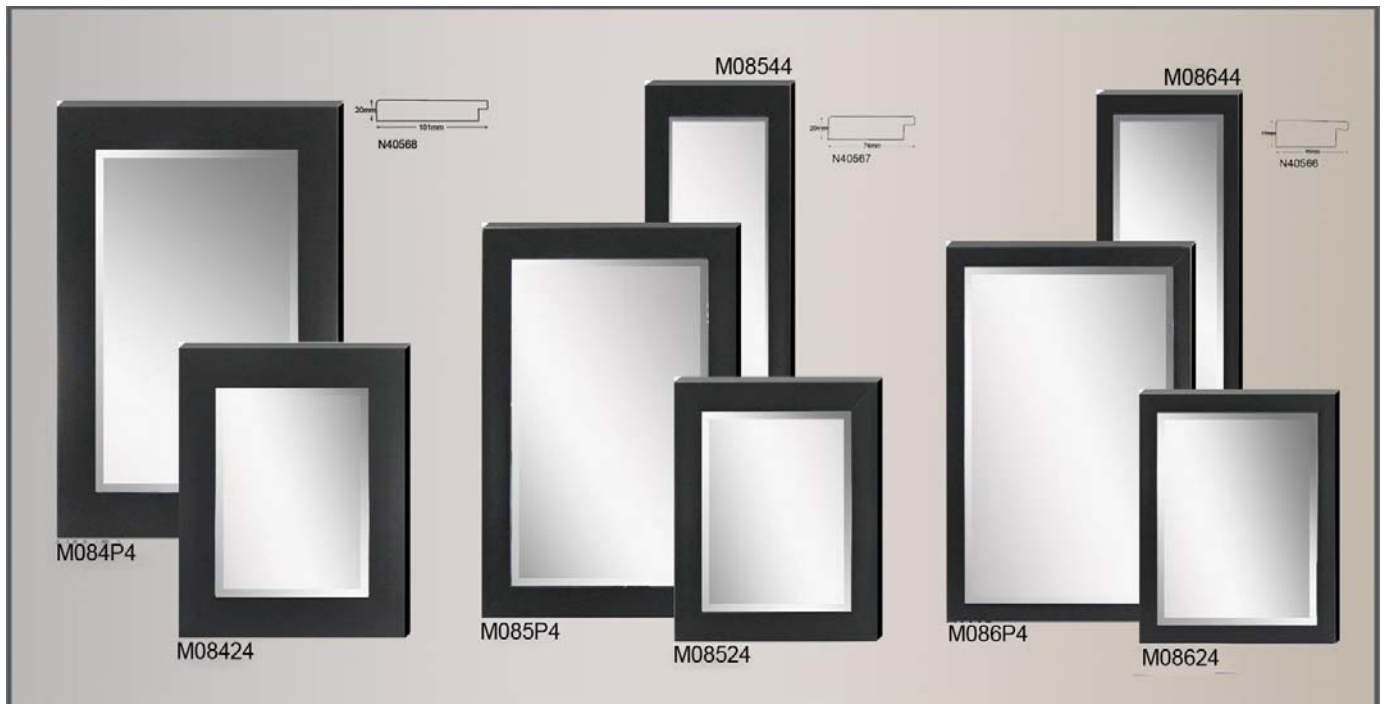

CLASSIC WALL MIRROR

HICLIN COLLECTION

STYLE:M084/85/86

ITEM	M SIZE	F SIZE	PACKING	S PRICE
M08424	16X20"	21.25X25.25X0.75"	1PC/A,4PCS/CTN/1.70'	
M08444	12X36"	17.25X41.25X0.75"	1PC/A,2PCS/CTN/1.00'	
M084P4	20X30"	25.25X35.25X0.75"	1PC/A,2PCS/CTN/1.23'	
M08524	16X20"	21.25X25.25X0.75"	1PC/A,4PCS/CTN/1.51'	
M08544	12X36"	17.25X41.25X0.75"	1PC/A,2PCS/CTN/1.11'	
M085P4	20X30"	25.25X35.25X0.75"	1PC/A,2PCS/CTN/1.37'	
M08624	16X20"	19X23X0.625"	1PC/A,4PCS/CTN/1.10'	
M08644	12X36"	15X39X0.625"	1PC/A,4PCS/CTN/1.38'	
M086P4	20X30"	23X33X0.625"	1PC/A,4PCS/CTN/1.76'	

REMARK:1. A: 1PC/4 PAPER CORNERS+SHRINK PACK
2. 6% service charge will be requested for CFS shipment

STYLE:M087/88/89/90

FOB CHINA US\$

ITEM	M SIZE	F SIZE	PACKING	S PRICE
M08724	16X20"	19X23X0.625"	1PC/A,4PCS/CTN/2.82'	
M087M4	24X36"	27X39X2.25"	1PC/A,2PCS/CTN/3.38'	
M087P4	20X30"	23X33X0.625"	1PC/A,2PCS/CTN/2.46'	
M08824	16X20"	17.5X21.5X1.375"	1PC/A,4PCS/CTN/1.61'	
M08844	12X36"	13.5X37.5X1.375"	1PC/A,4PCS/CTN/2.17'	
M08924	16X20"	22.75X26.75X1.75"	1PC/A,4PCS/CTN/3.15'	
M089P4	20X30"	26.75X36.75X1.75"	1PC/A,2PCS/CTN/2.67'	
M089M4	24X36"	30.75X42.75X1.75"	1PC/A,2PCS/CTN/3.55'	
M09024	16X20"	21X25X1.375"	1PC/A,4PCS/CTN/2.21'	
M090P4	20X30"	25X35X1.375"	1PC/A,2PCS/CTN/2.02'	
M090M4	24X36"	29X41X1.375"	1PC/A,2PCS/CTN/2.72'	