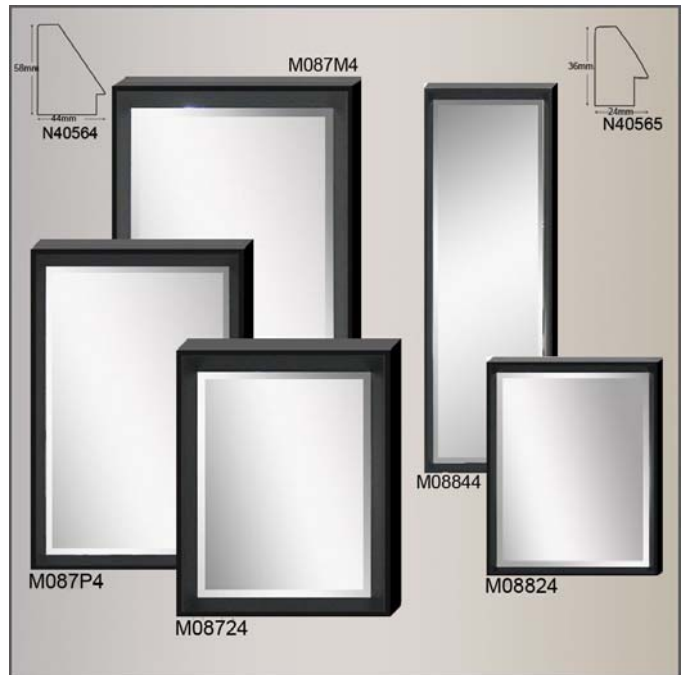

CLASSIC WALL MIRROR

HICLIN COLLECTION

STYLE:M084/85/86

ITEM	M SIZE	F SIZE	PACKING	S PRICE
M08424	16X20"	21.25X25.25X0.75"	1PC/A,4PCS/CTN/1.70'	
M08444	12X36"	17.25X41.25X0.75"	1PC/A,2PCS/CTN/1.00'	
M084P4	20X30"	25.25X35.25X0.75"	1PC/A,2PCS/CTN/1.23'	
M08524	16X20"	21.25X25.25X0.75"	1PC/A,4PCS/CTN/1.51'	
M08544	12X36"	17.25X41.25X0.75"	1PC/A,2PCS/CTN/1.11'	
M085P4	20X30"	25.25X35.25X0.75"	1PC/A,2PCS/CTN/1.37'	
M08624	16X20"	19X23X0.625"	1PC/A,4PCS/CTN/1.10'	
M08644	12X36"	15X39X0.625"	1PC/A,4PCS/CTN/1.38'	
M086P4	20X30"	23X33X0.625"	1PC/A,4PCS/CTN/1.76'	

REMARK:1. A: 1PC/4 PAPER CORNERS+SHRINK PACK
2. 6% service charge will be requested for CFS shipment

STYLE:M087/88/89/90

FOB CHINA US\$

ITEM	M SIZE	F SIZE	PACKING	S PRICE
M08724	16X20"	19X23X0.625"	1PC/A,4PCS/CTN/2.82'	
M087M4	24X36"	27X39X2.25"	1PC/A,2PCS/CTN/3.38'	
M087P4	20X30"	23X33X0.625"	1PC/A,2PCS/CTN/2.46'	
M08824	16X20"	17.5X21.5X1.375"	1PC/A,4PCS/CTN/1.61'	
M08844	12X36"	13.5X37.5X1.375"	1PC/A,4PCS/CTN/2.17'	
M08924	16X20"	22.75X26.75X1.75"	1PC/A,4PCS/CTN/3.15'	
M089P4	20X30"	26.75X36.75X1.75"	1PC/A,2PCS/CTN/2.67'	
M089M4	24X36"	30.75X42.75X1.75"	1PC/A,2PCS/CTN/3.55'	
M09024	16X20"	21X25X1.375"	1PC/A,4PCS/CTN/2.21'	
M090P4	20X30"	25X35X1.375"	1PC/A,2PCS/CTN/2.02'	
M090M4	24X36"	29X41X1.375"	1PC/A,2PCS/CTN/2.72'	