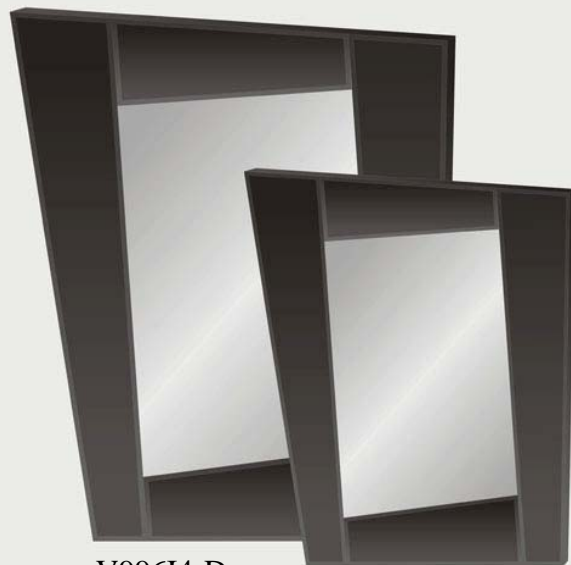

VOGUE WALL MIRROR

HICLIN COLLECTION

V996I4-C

V99624-C

V996I4-A

V99624-A

V996I4-B

V99624-B

V996I4-D

V99624-D

STYLE:V99624

FOB CHINA US\$

ITEM	M SIZE	F SIZE	PACKING	S PRICE
V99624-A	16X20"	24X27.25X0.75"	1PC/B,2PCS/CTN/3.14'	
V99624-B	16X20"	24X27.25X0.75"	1PC/B,2PCS/CTN/3.14'	
V99624-C	16X20"	24X27.25X0.75"	1PC/B,2PCS/CTN/3.14'	
V99624-D	16X20"	24X27.25X0.75"	1PC/B,2PCS/CTN/3.14'	

REMARK:1, B: 1PC/ STYROFOAM+PP BAG+5-PLY BOX

STYLE:V996I4

FOB CHINA US\$

ITEM	M SIZE	F SIZE	PACKING	S PRICE
V996I4-A	18X29"	27.5X36.5X0.75"	1PC/B,2PCS/CTN/4.58'	
V996I4-B	18X29"	27.5X36.5X0.75"	1PC/B,2PCS/CTN/4.58'	
V996I4-C	18X29"	27.5X36.5X0.75"	1PC/B,2PCS/CTN/4.58'	
V996I4-D	18X29"	27.5X36.5X0.75"	1PC/B,2PCS/CTN/4.58'	