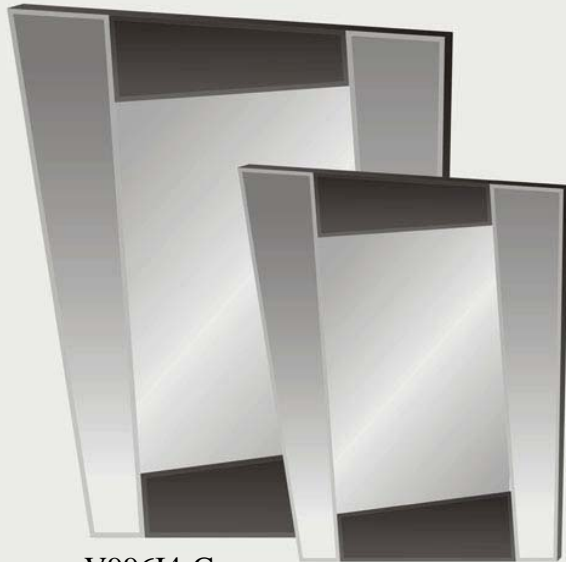

VOGUE WALL MIRROR

HICLIN COLLECTION

V996I4-C

V99624-C

V996I4-A

V99624-A

V996I4-B

V99624-B

V996I4-D

V99624-D

STYLE:V99624

FOB CHINA US\$

ITEM	M SIZE	F SIZE	PACKING	S PRICE
V99624-A	16X20"	24X27.25X0.75"	1PC/B,2PCS/CTN/3.14'	
V99624-B	16X20"	24X27.25X0.75"	1PC/B,2PCS/CTN/3.14'	
V99624-C	16X20"	24X27.25X0.75"	1PC/B,2PCS/CTN/3.14'	
V99624-D	16X20"	24X27.25X0.75"	1PC/B,2PCS/CTN/3.14'	

REMARK:1, B: 1PC/ STYROFOAM+PP BAG+5-PLY BOX

STYLE:V996I4

FOB CHINA US\$

ITEM	M SIZE	F SIZE	PACKING	S PRICE
V996I4-A	18X29"	27.5X36.5X0.75"	1PC/B,2PCS/CTN/4.58'	
V996I4-B	18X29"	27.5X36.5X0.75"	1PC/B,2PCS/CTN/4.58'	
V996I4-C	18X29"	27.5X36.5X0.75"	1PC/B,2PCS/CTN/4.58'	
V996I4-D	18X29"	27.5X36.5X0.75"	1PC/B,2PCS/CTN/4.58'	