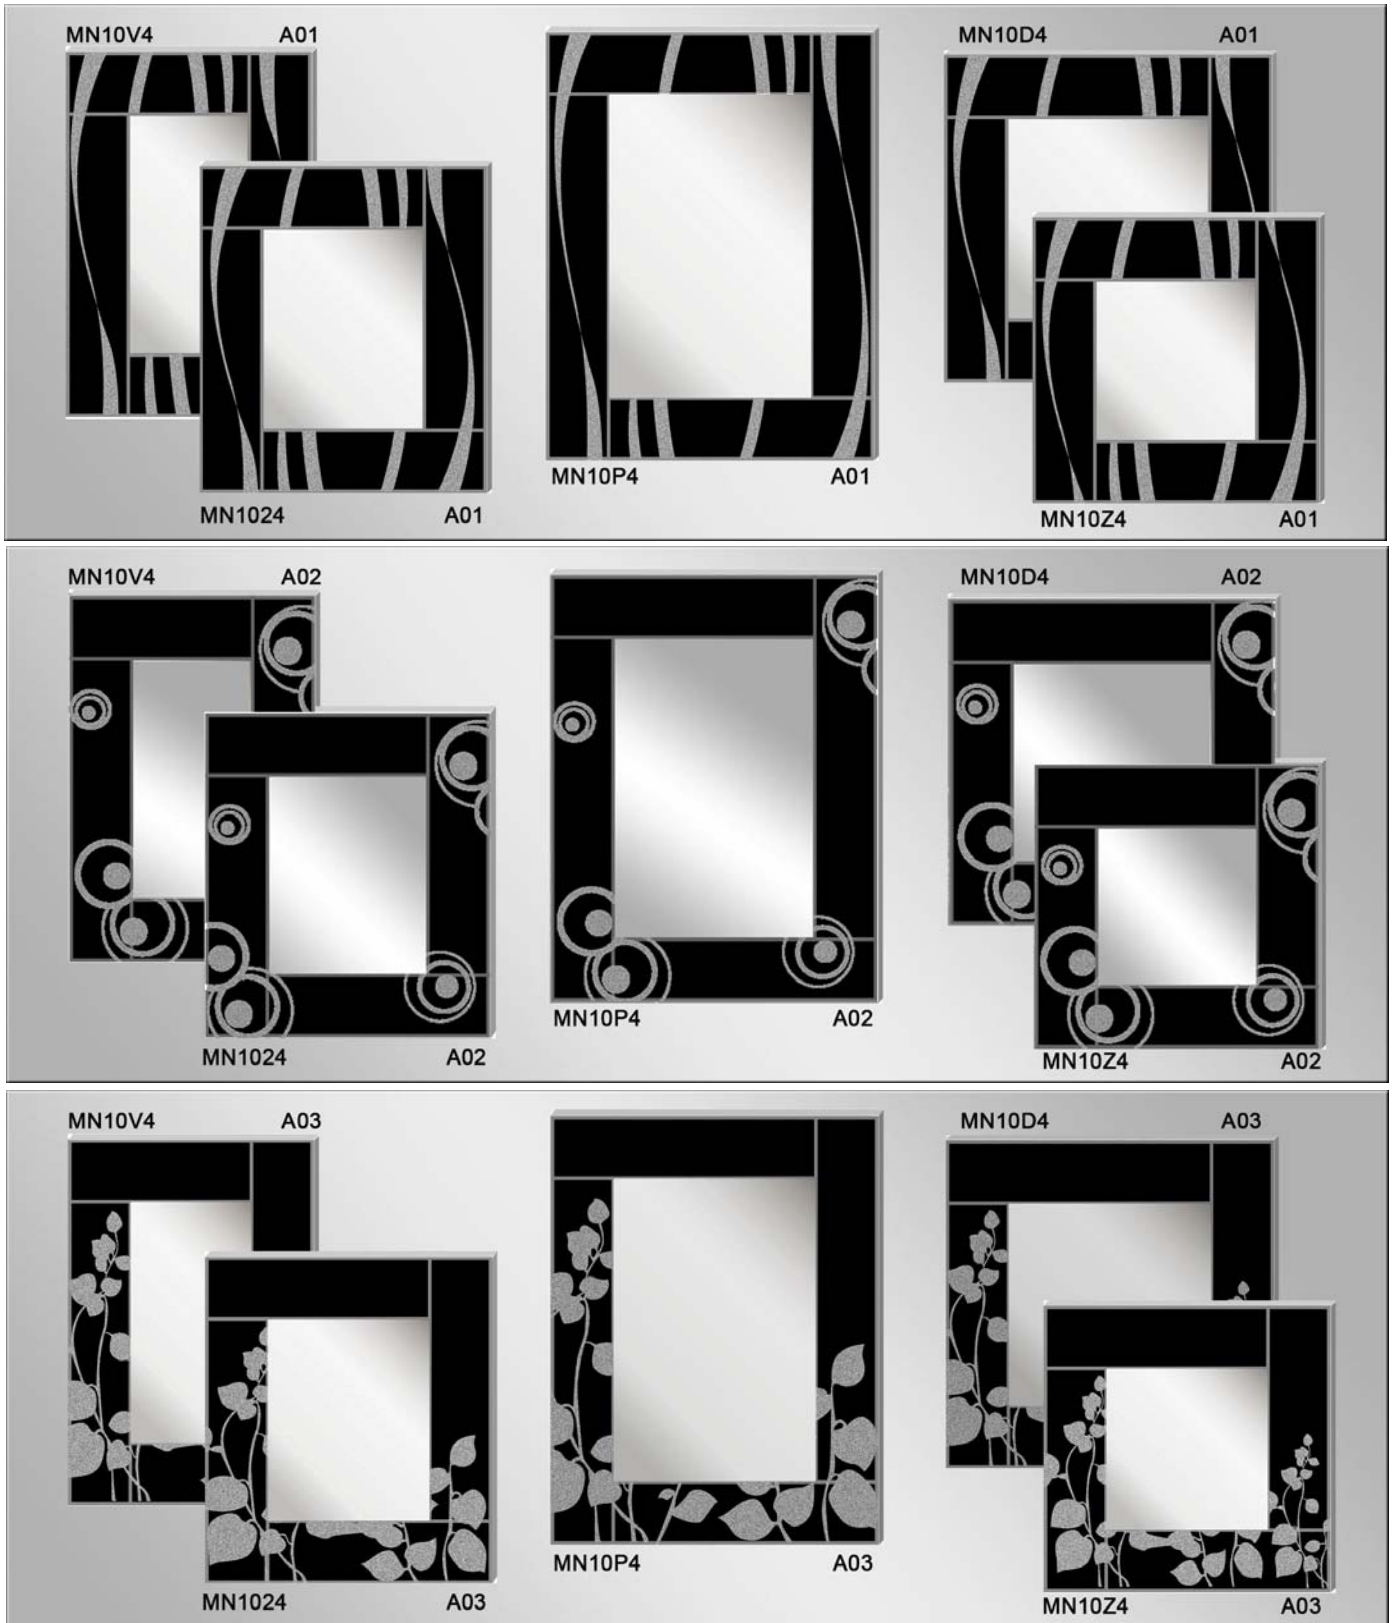

# FUSING GLASS GRIT WALL MIRROR

## HICLIN COLLECTION

STYLE:MN10 (152X15MM)

FOB CHINA US\$

ITEM	M SIZE	F SIZE	PACKING	S PRICE
MN10V4	12X24"	23.5X35.5X0.75"	1PC/B,2PCS/CTN/2.76'	
MN10Z4	16X16"	27.5X27.5X0.75"	1PC/B,2PCS/CTN/2.52'	
MN1024	16X20"	27.5X31.5X0.75"	1PC/B,2PCS/CTN/2.85'	

ITEM	M SIZE	F SIZE	PACKING	S PRICE
MN10D4	20X20"	31.5X31.5X0.75"	1PC/B,2PCS/CTN/3.21'	
MN10P4	20X30"	31.5X41.5X0.75"	1PC/B,2PCS/CTN/4.12'	

2. 6% service charge will be requested for CFS shipment

PACKING: B:1PC/PAPEP BOARD+CORNER+POLYLYON CORNER+SHRINK PACK+BOX