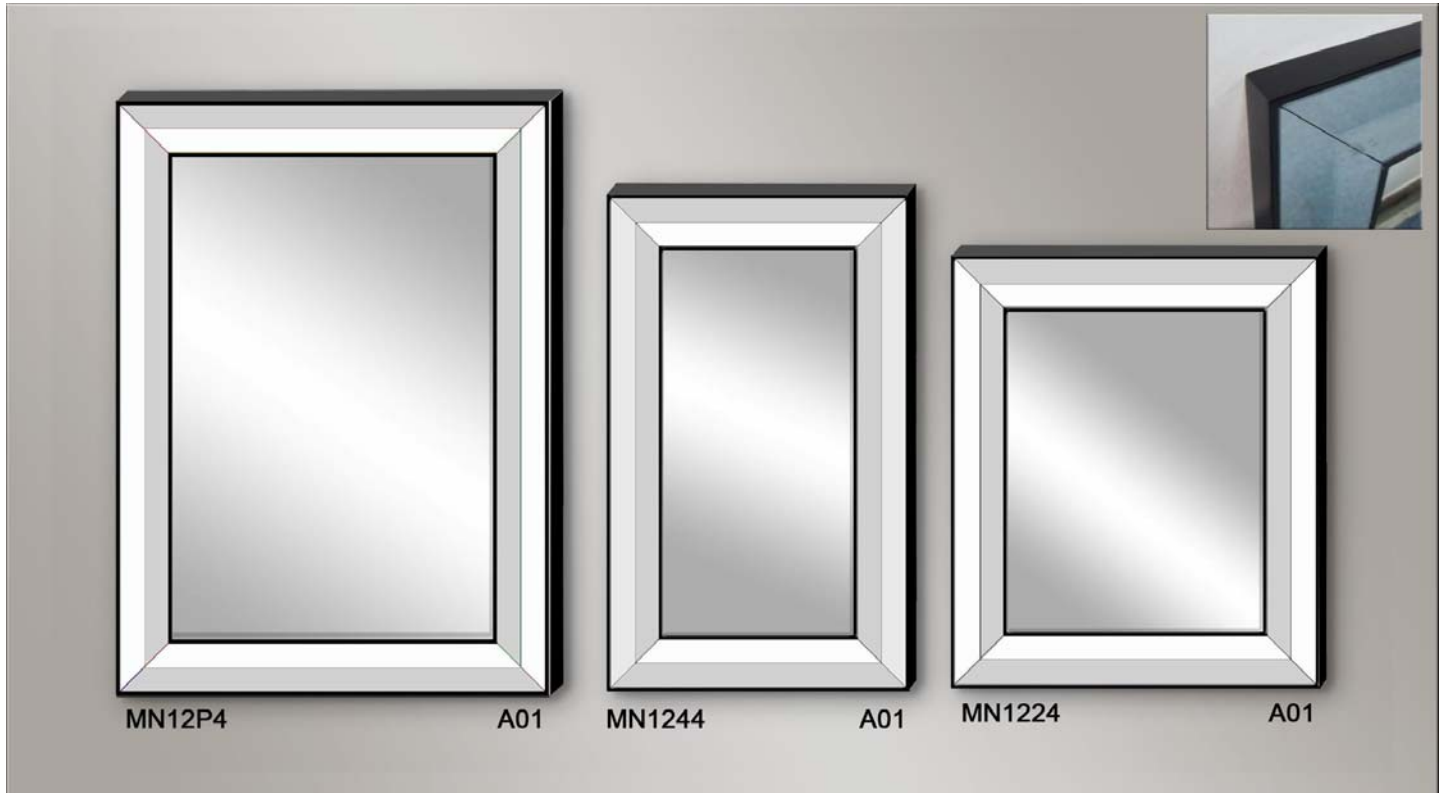

# DUAL BEVEL WALL MIRROR

HICLIN COLLECTION

MN12P4

A01

MN1244

A01

MN1224

A01

MN12P4

A02

MN1244

A02

MN1224

A02

STYLE:MN12 (80X23MM)-A01

FOB CHINA US\$

STYLE:MN12 (80X23MM)-A02

FOB CHINA US\$

ITEM	M SIZE	F SIZE	PACKING	S PRICE
MN1244	12X36"	18X42X1"	1PC/A,4PCS/CTN/3.13'	
MN1224	16X20"	22X26X1"	1PC/A,6PCS/CTN/3.33'	
MN12P4	20X30"	26X36X1"	1PC/A,4PCS/CTN/3.74'	